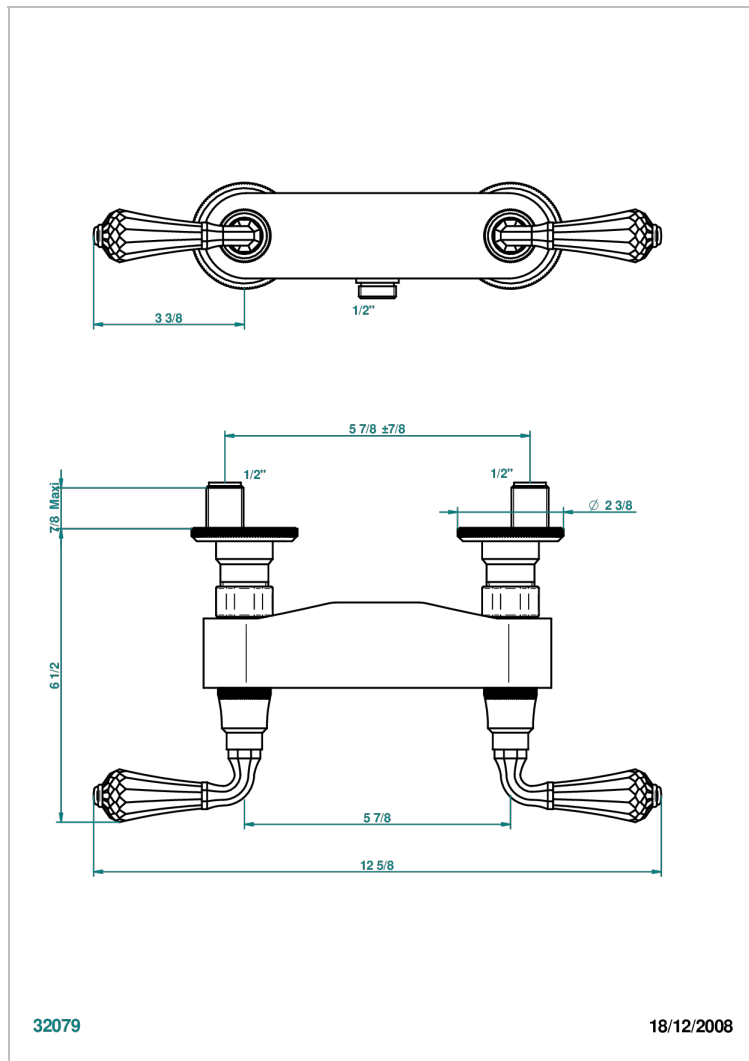

ART DECO CRYSTAL

A56-64

Wall mounted shower mixer 1/2" - 150 mm centres - no hose

CHARACTERISTIC

- ACS : 17ACCLY652
- NF : NF EN 200 - IA - Chrome

STANDARDS

AVAILABLE FINITIONS

Antique nickel - H28
Black ceram - D30
Blush PVD - H62
Brass color PVD - H49
Brown bronze color PVD - F33
Gold color PVD - H52