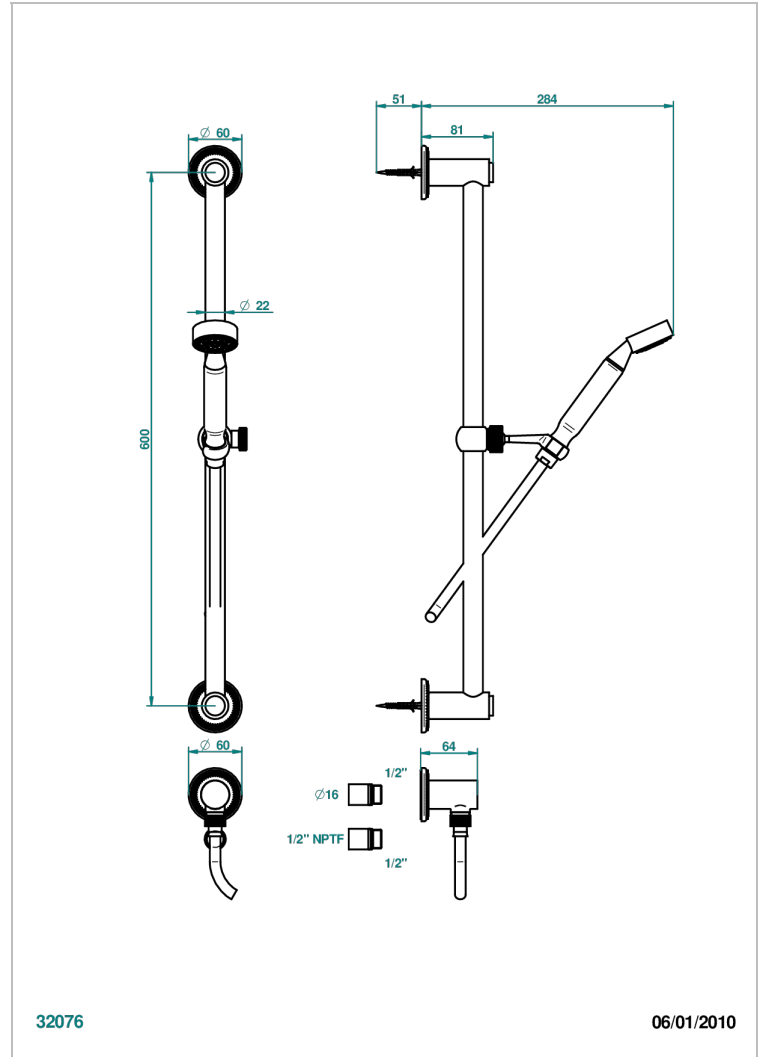

# DIPLOMATE ROYALE

U4D-58/US

Hand handle shower with slide bar and elbow

THG<sup>®</sup>  
PARIS

## CARACTERÍSTICAS

- Diplomate Royale
- Hand handle shower with slide bar and elbow