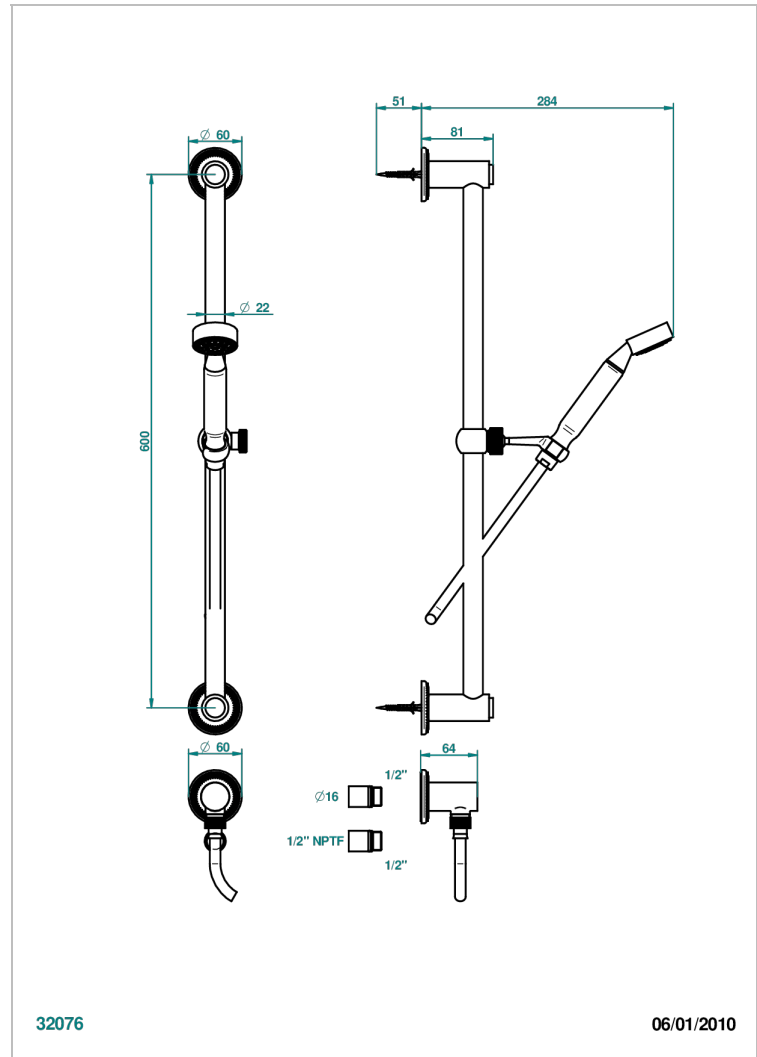

DIPLOMATE ROYALE

U4D-58/US

Slide bar with handsower and elbow

THG[®]
PARIS

CHARACTERISTIC

- Diplomat Royale
- Slide bar with handsower and elbow

TECHNICAL SPECS

- Recommandé : 3 bars (max. 5 bars) - Advised : 43,5 psi (max. 72 psi)
- 9,5 l/min à 3 bars (2.5 gpm at 43.5 psi)

AVAILABLE FINITIONS

Black ceram - D30
Blush PVD - H62
Brass color PVD - H49
Brown bronze color PVD - F33
Chrome polished - A02
Chrome polished / gold polished - G02

Copper antique matt, coated - H07
Gold color PVD - H52
Gold mat - F07
Gold polished - F01
Graphite PVD - H64
Light coated bronze - D01