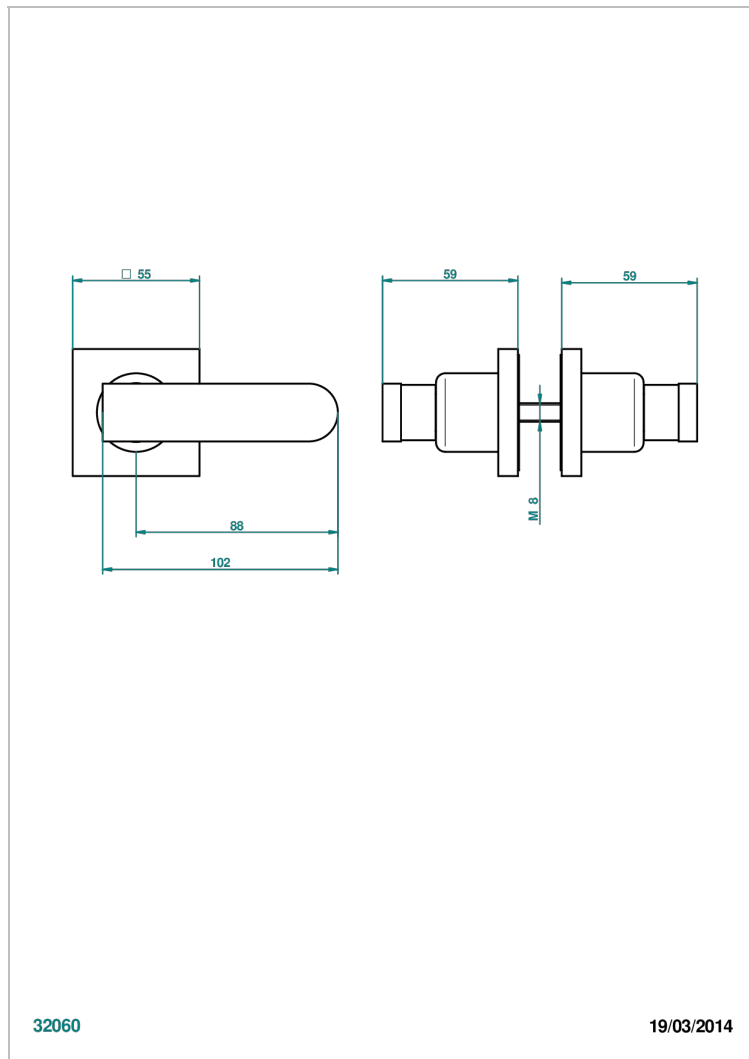

PROFIL METAL WITH LEVER HANDLES

A6B-638V

Pair of large knobs

THG[®]
PARIS

32060

19/03/2014

CHARACTERISTIC

- Profil Metal with lever handles
- Pair of large knobs