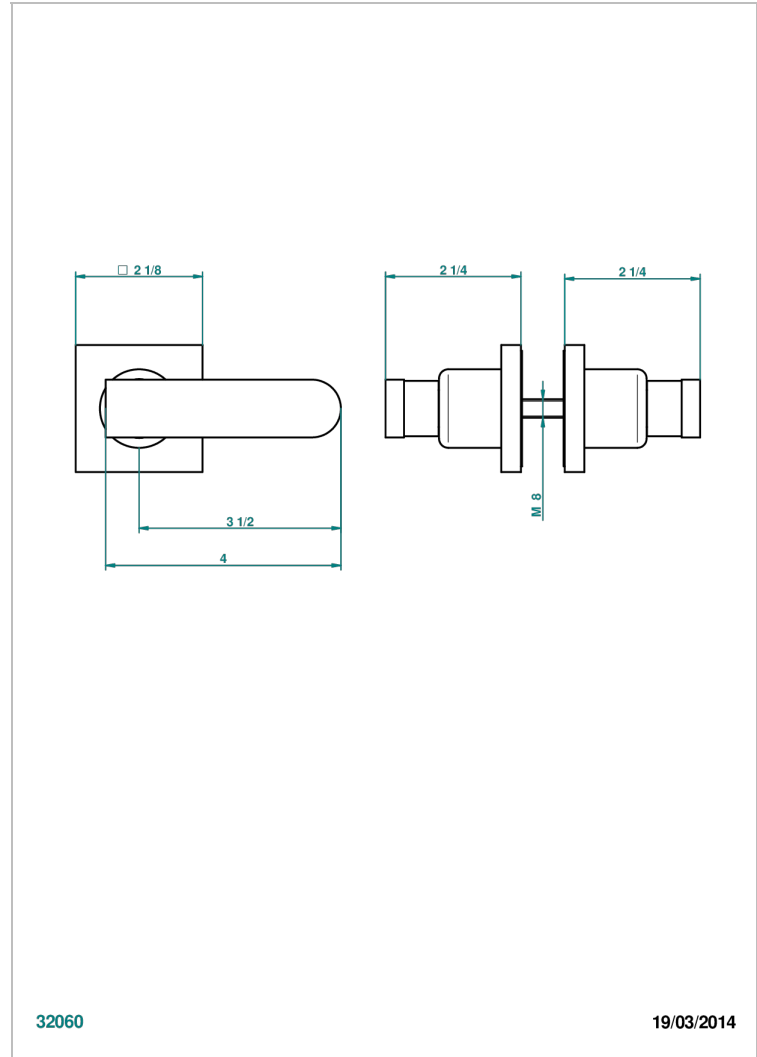

PROFIL METAL WITH LEVER

A6B-638V

Pair of large door knobs

THG[®]
PARIS

32060

19/03/2014

CHARACTERISTIC

- Profil Metal with lever
- Pair of large door knobs