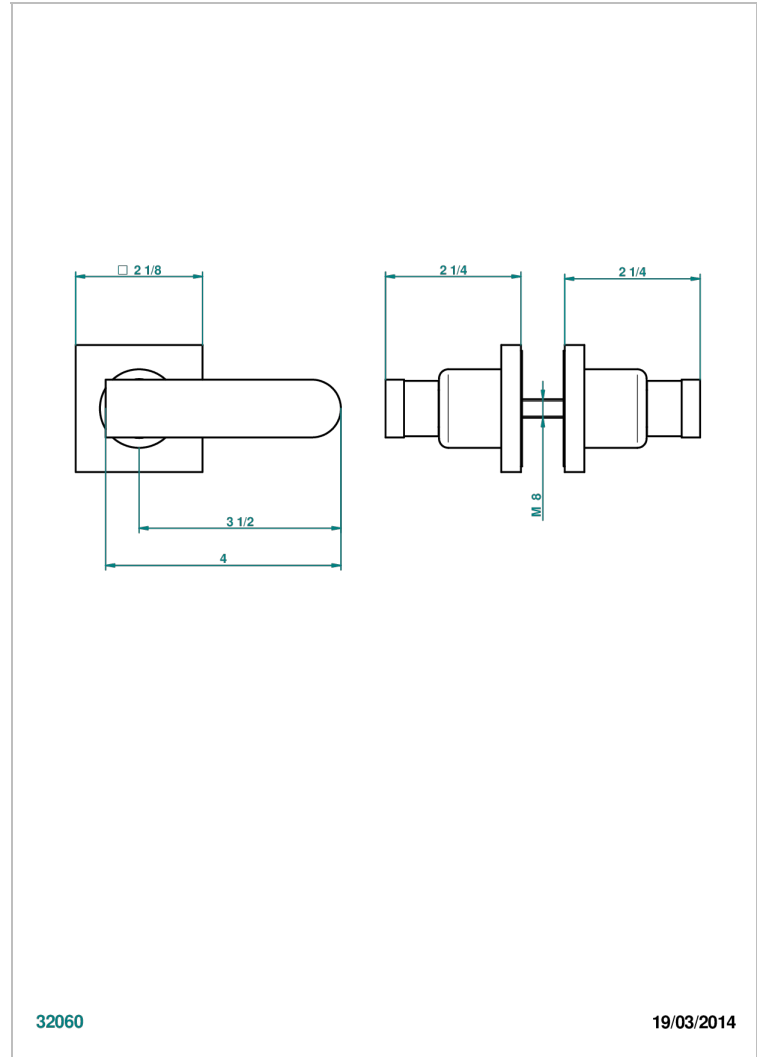

PROFIL METAL WITH LEVER

A6B-638V

Pair of large door knobs

32060

19/03/2014

CHARACTERISTIC

- Profil Metal with lever
- Pair of large door knobs

AVAILABLE FINITIONS