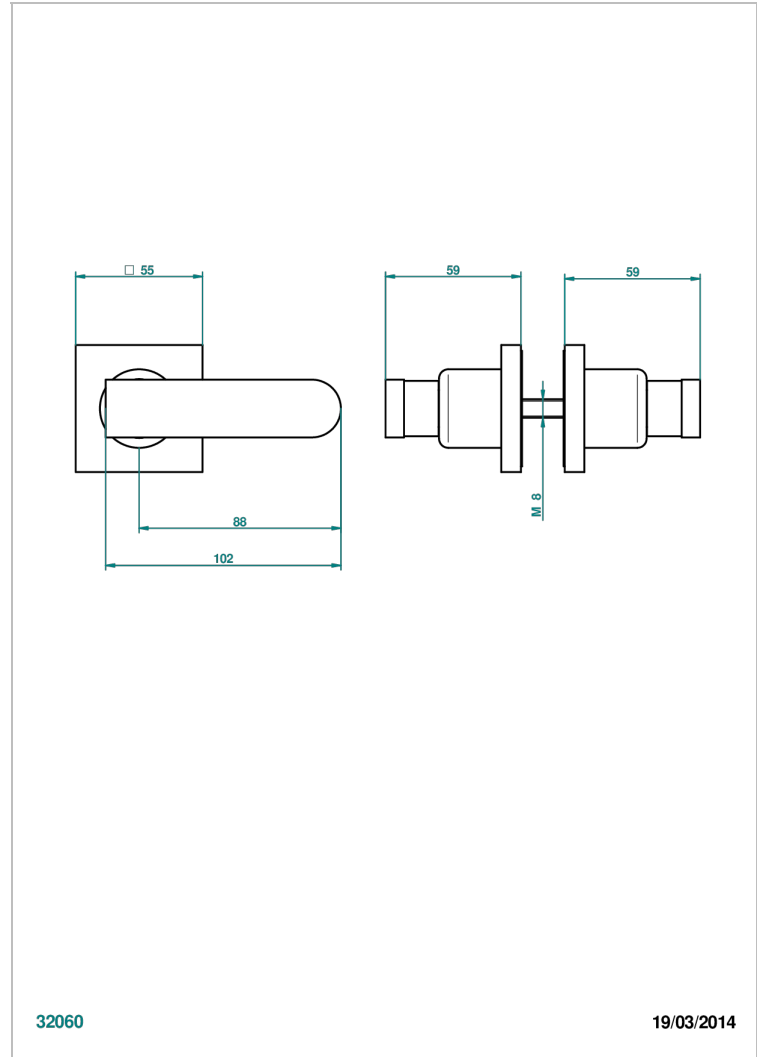

PROFIL METAL WITH LEVER

A6B-638V

Pair of large door knobs

32060

19/03/2014

CHARACTERISTIC

- Profil Metal with lever
- Pair of large door knobs

AVAILABLE FINITIONS