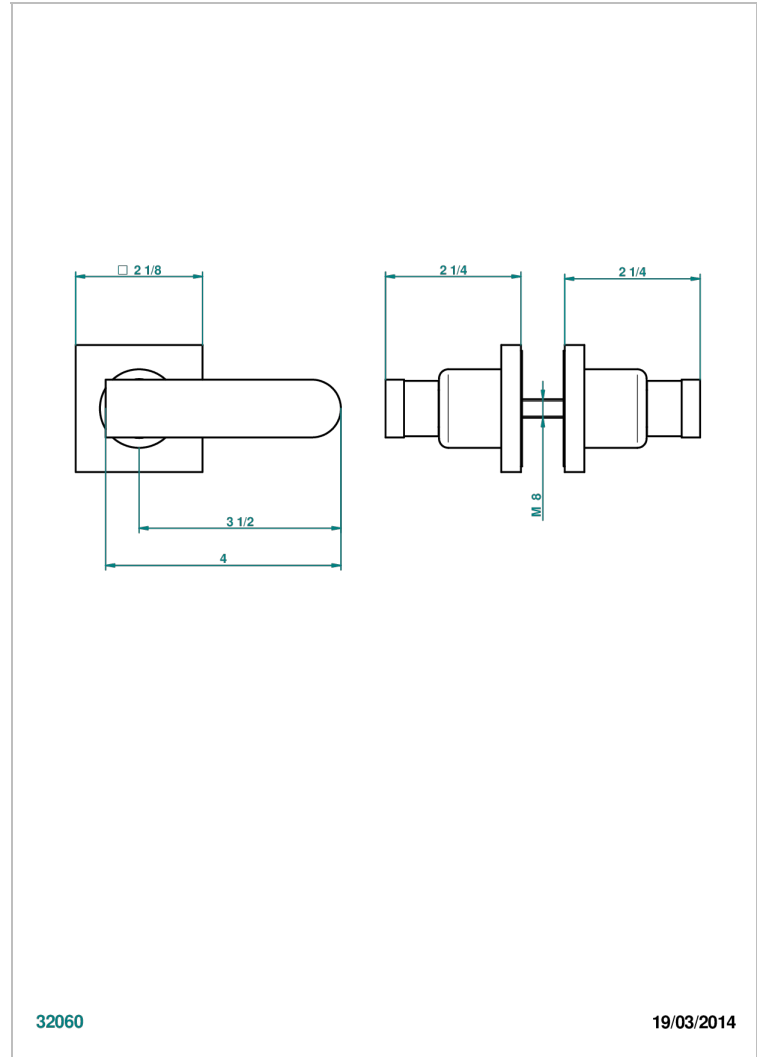

# PROFIL METAL WITH LEVER

A6B-638V

Pair of large door knobs

32060

19/03/2014

## CHARACTERISTIC

- Profil Metal with lever
- Pair of large door knobs