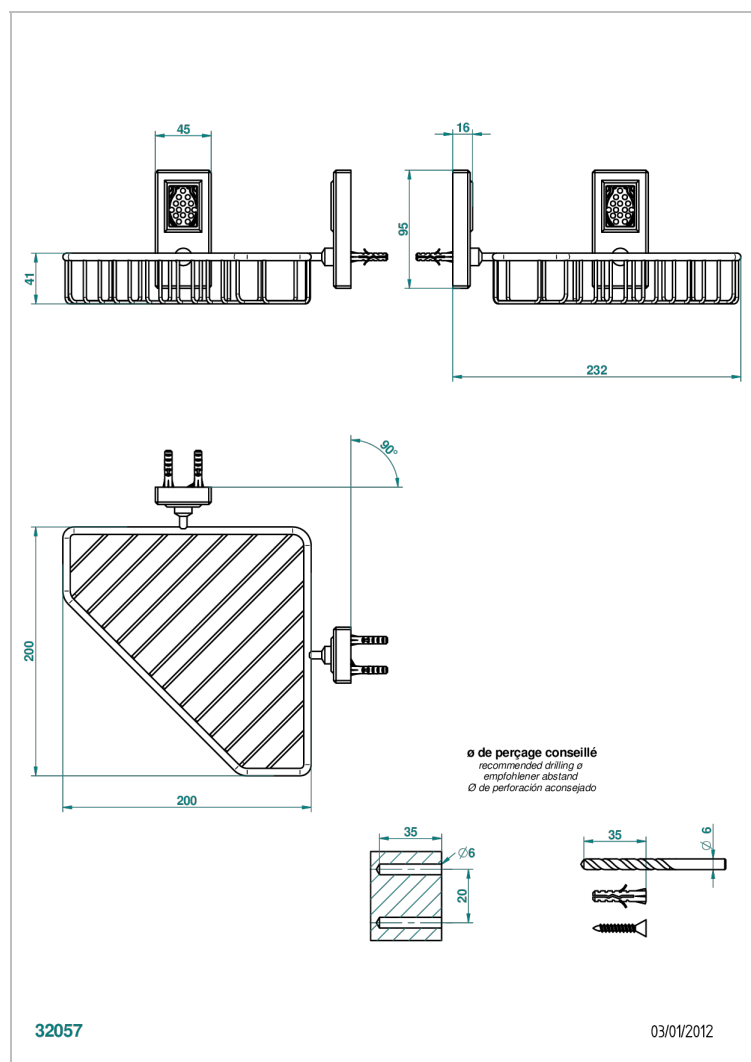

METROPOLIS CLEAR CRYSTAL WITH LEVER HANDLES

A2B-3623

Large corner soap basket, wall mounted

CHARACTERISTIC

- Métropolis Clear crystal with lever handles
- Large corner soap basket, wall mounted

AVAILABLE FINITIONS