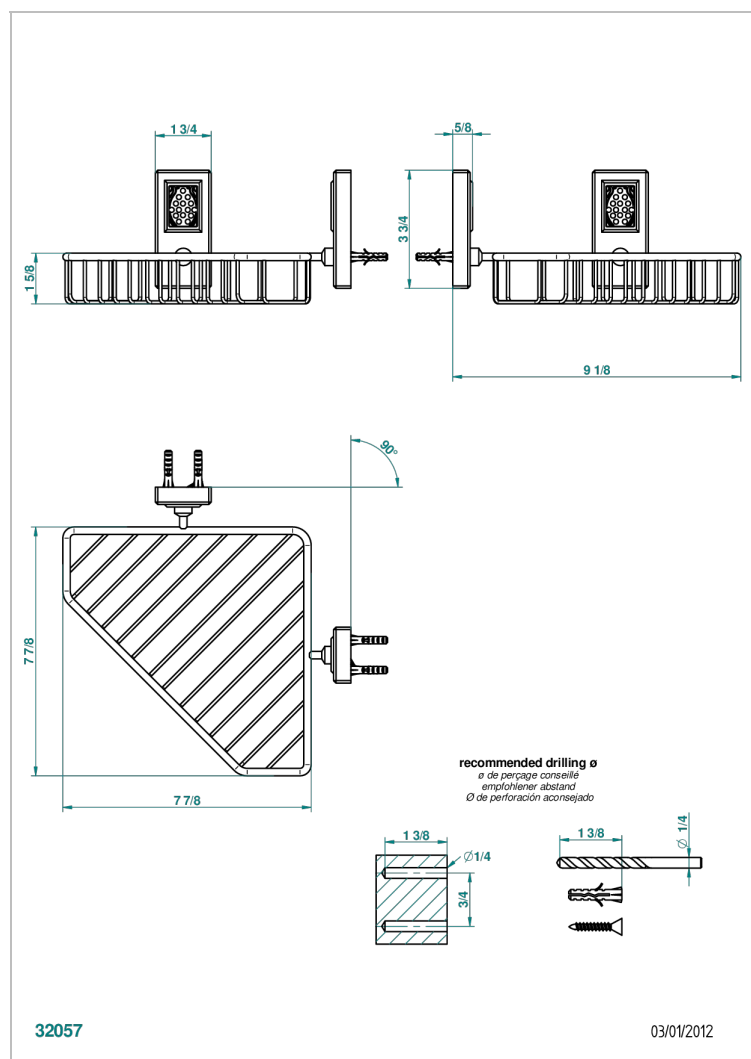

METROPOLIS CLEAR CRYSTAL WITH LEVER HANDLES

A2B-3623

Large corner soap basket, wall mounted

CHARACTERISTIC

- Métropolis Clear crystal with lever handles
- Large corner soap basket, wall mounted

AVAILABLE FINITIONS