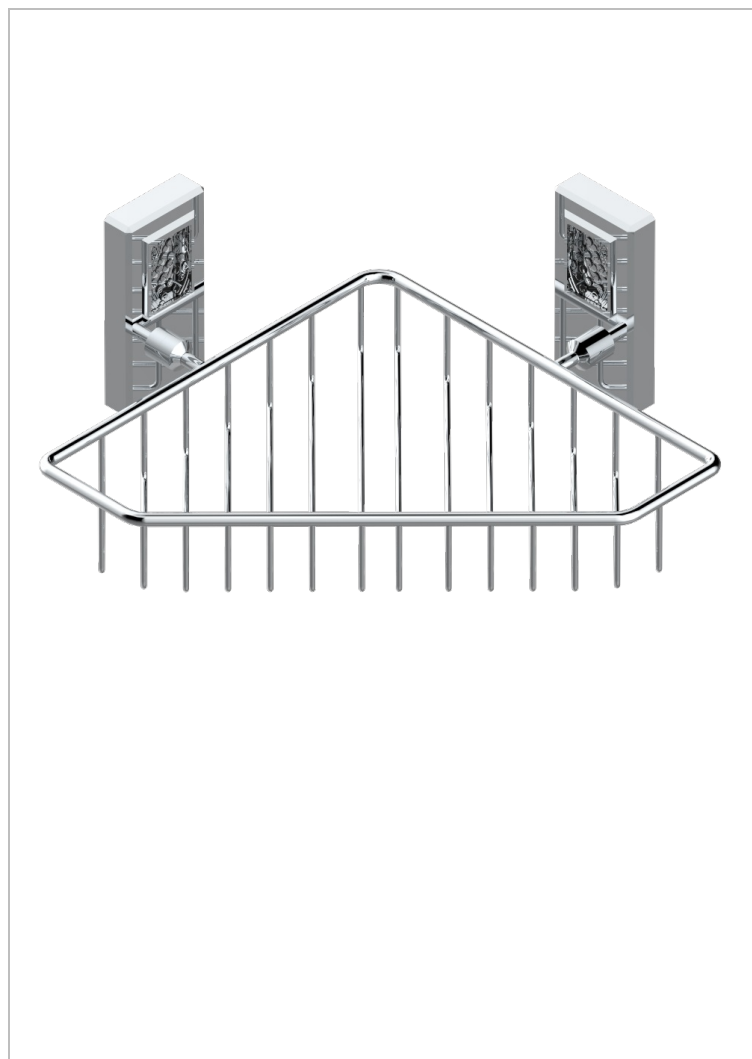

METROPOLIS CLEAR CRYSTAL WITH LEVER HANDLES

A2B-3623

Large corner soap basket, wall mounted

CHARACTERISTIC

- Métropolis Clear crystal with lever handles
- Large corner soap basket, wall mounted

AVAILABLE FINITIONS