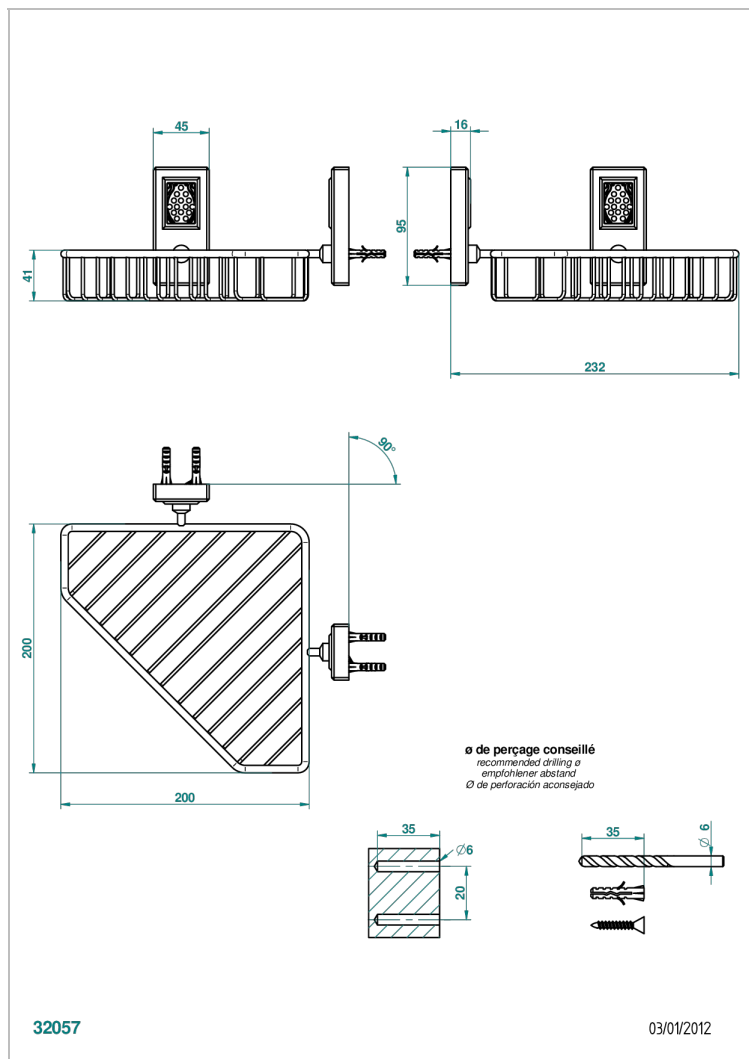

METROPOLIS CLEAR CRYSTAL WITH LEVER

A2B-3623

Corner soap dish with flanges, 200 x 200 mm

CHARACTERISTIC

- Métropolis Clear crystal with lever
- Corner soap dish with flanges, 200 x 200 mm

AVAILABLE FINITIONS