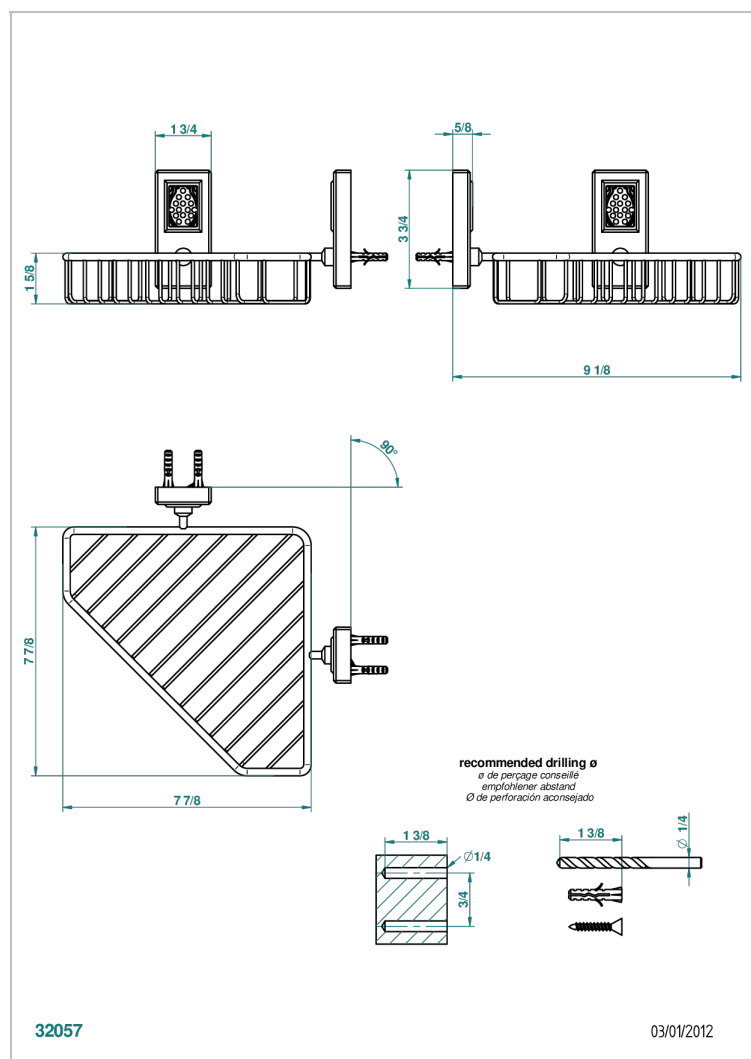

METROPOLIS CLEAR CRYSTAL WITH LEVER

A2B-3623

Corner soap dish with flanges, 200 x 200 mm

CHARACTERISTIC

- Métropolis Clear crystal with lever
- Corner soap dish with flanges, 200 x 200 mm

AVAILABLE FINITIONS