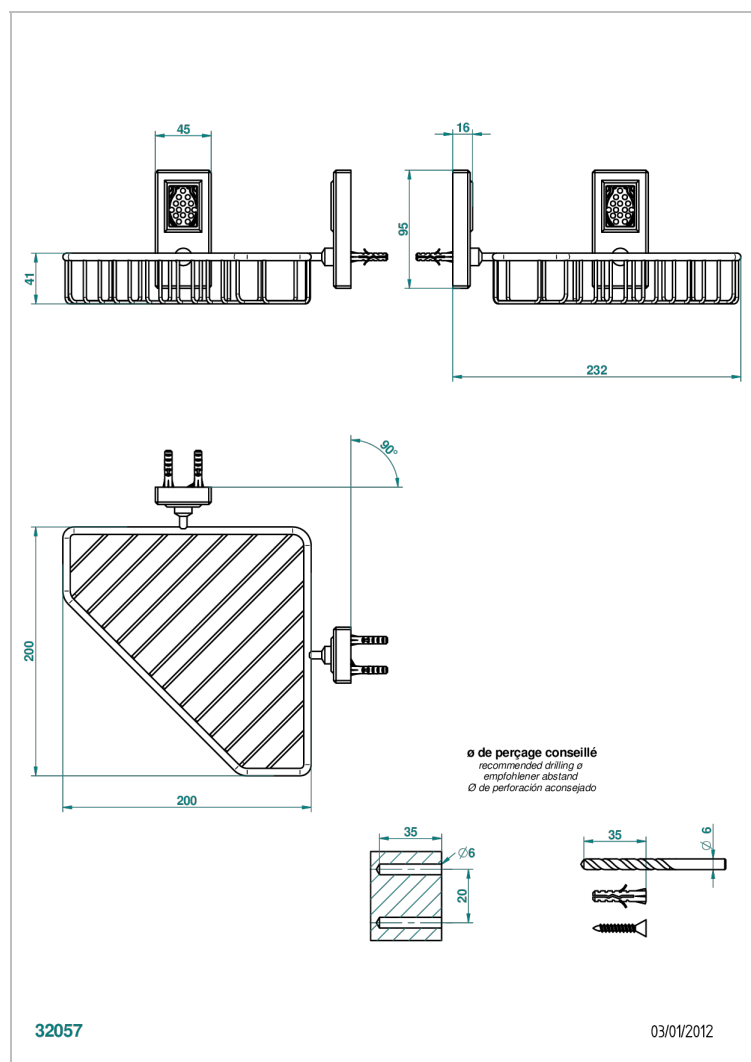

METROPOLIS CLEAR CRYSTAL

A2A-3623

Large corner soap basket, wall mounted

CHARACTERISTIC

- Métropolis Clear crystal
- Large corner soap basket, wall mounted

AVAILABLE FINITIONS

Black ceram - D30
Blush PVD - H62
Brass color PVD - H49
Brown bronze color PVD - F33
Chrome polished - A02
Chrome polished / gold polished - G02