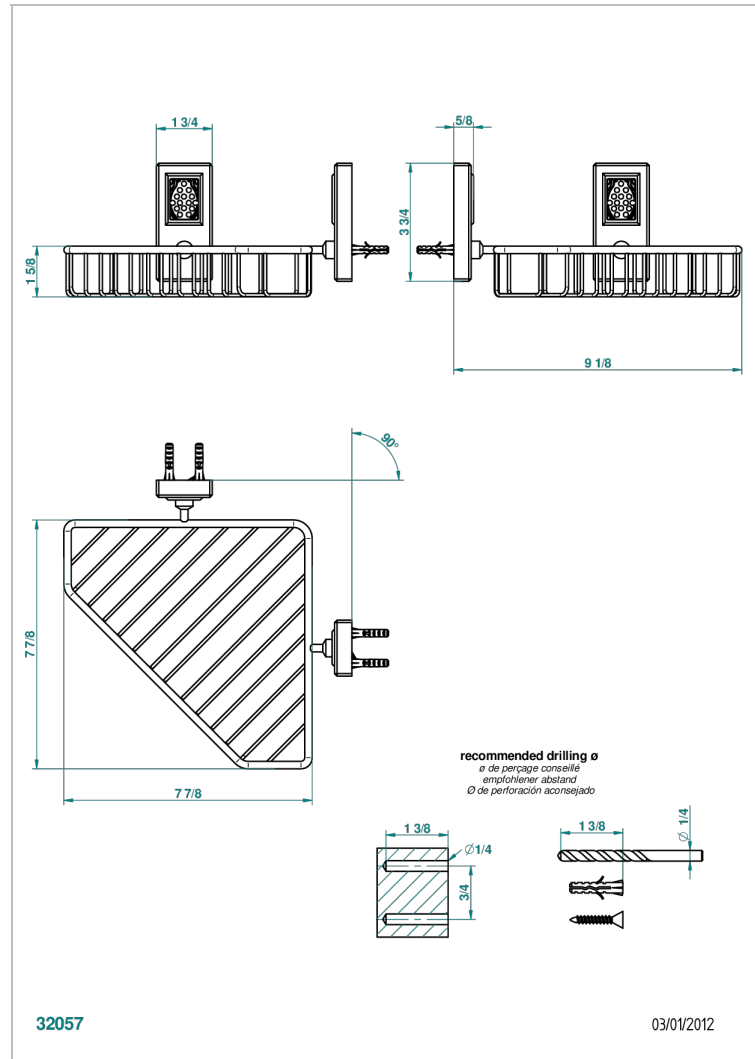

METROPOLIS CLEAR CRYSTAL

A2A-3623

Large corner soap basket, wall mounted

CHARACTERISTIC

- Métropolis Clear crystal
- Large corner soap basket, wall mounted

AVAILABLE FINITIONS

Black ceram - D30
Blush PVD - H62
Brass color PVD - H49
Brown bronze color PVD - F33
Chrome polished - A02
Chrome polished / gold polished - G02