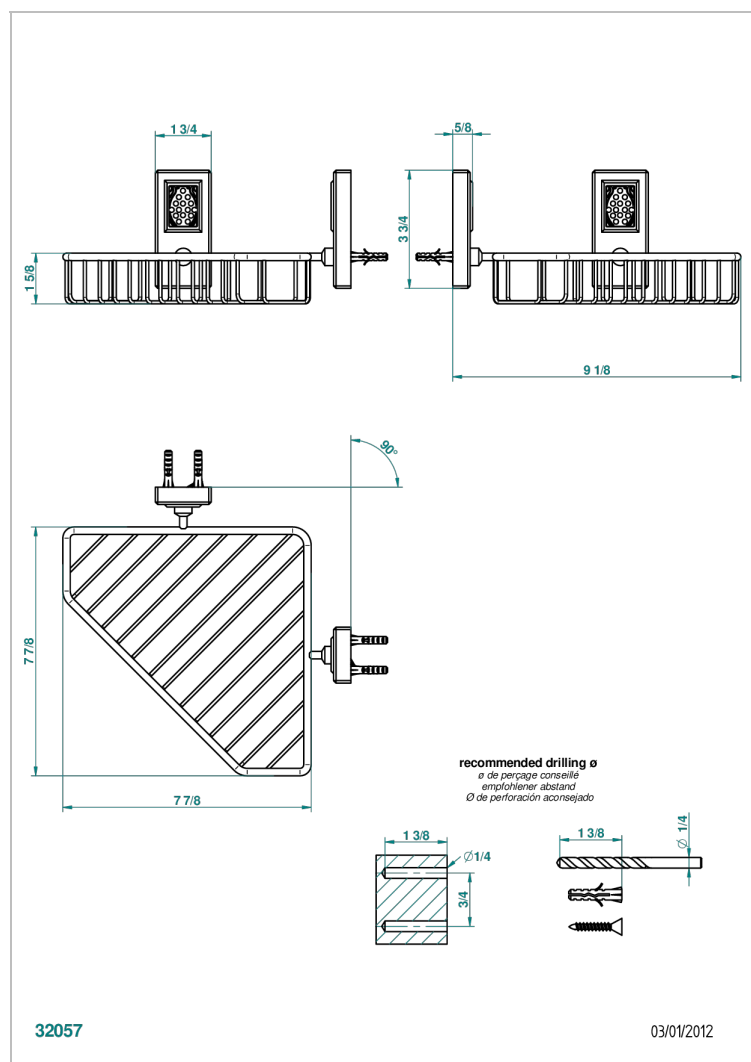

# METROPOLIS CLEAR CRYSTAL

A2A-3623

Corner soap dish with flanges, 200 x 200 mm

## CHARACTERISTIC

- Métropolis Clear crystal
- Corner soap dish with flanges, 200 x 200 mm