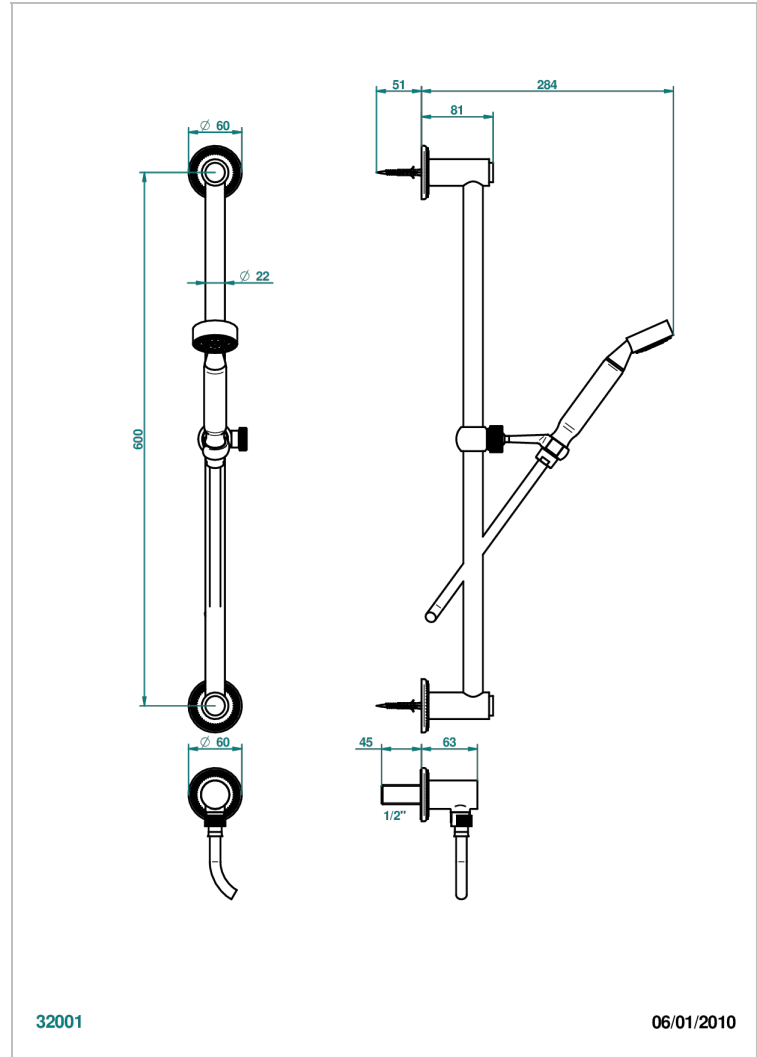

DIPLOMATE ROYALE

U4D-58

Wall mounted stylised handshower, sidebar, hose, hook and elbow

THG[®]
PARIS

CHARACTERISTIC

- Diplome Royale
- Wall mounted stylised handshower, sidebar, hose, hook and elbow

TECHNICAL SPECS

- Recommandé : 3 bars (max. 5 bars) - Advised : 43,5 psi (max. 72 psi)
- 9,5 l/min à 3 bars (2.5 gpm at 43.5 psi)

AVAILABLE FINITIONS

Antique nickel - H28
Black ceram - D30
Blush PVD - H62
Brass color PVD - H49
Brown bronze color PVD - F33
Gold color PVD - H52

Nickel color PVD - H55
Polished chrome (color finish) - A02
Polished chrome / Polished gold (color finish) - G02
Polished gold (color finish) - F01
Polished nickel - B01
Soft gold - F30

Soft matt gold - F31
Umber PVD - H66
Varnished matt antique red copper (color finish) - H07