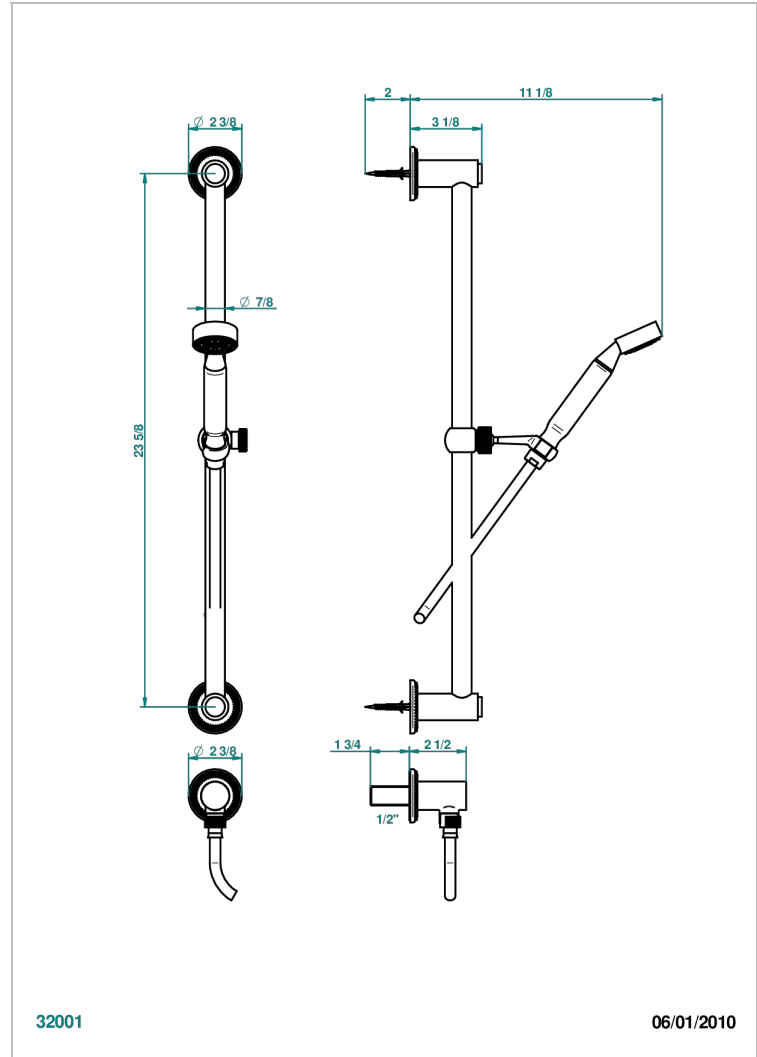

# DIPLOMATE ROYALE

U4D-58

Wall mounted stylised handshower, sidebar, hose, hook and elbow

THG<sup>®</sup>  
PARIS

## CHARACTERISTIC

- Diplomate Royale
- Wall mounted stylised handshower, sidebar, hose, hook and elbow

## TECHNICAL SPECS

- Recommandé : 3 bars (max. 5 bars) - Advised : 43,5 psi (max. 72 psi)
- 9,5 l/min à 3 bars (2.5 gpm at 43.5 psi)