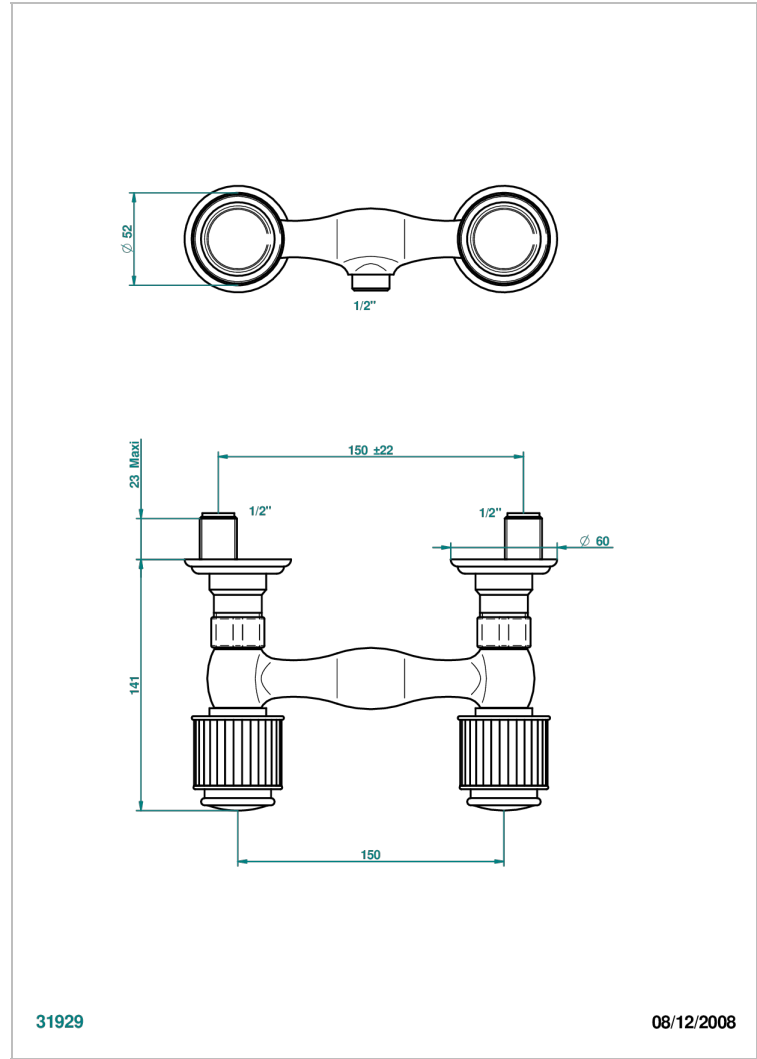

JAIPUR BLACK ONYX

A9C-64

Wall mounted shower mixer 1/2" - 150 mm centres - no hose

THG[®]
PARIS

31929

08/12/2008

CHARACTERISTIC

- ACS : 17ACCLY652
- NF : NF EN 200 - IA - Chrome