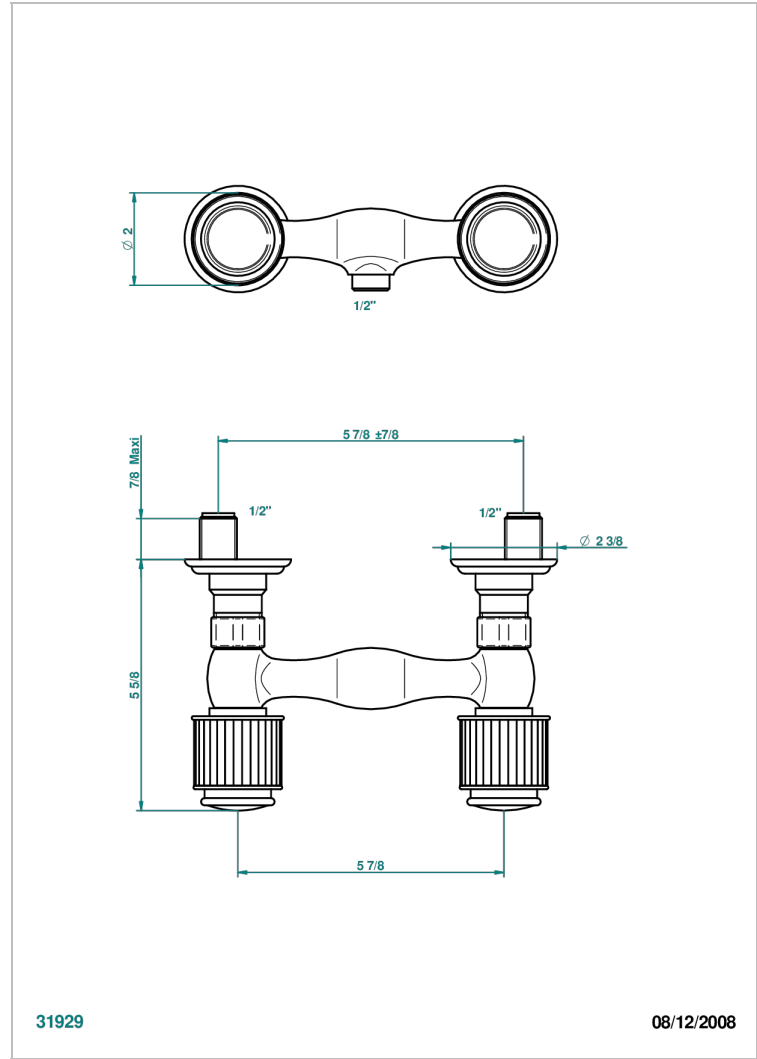

JAIPUR BLACK ONYX

A9C-64

Wall mounted shower mixer 1/2" - 150 mm centres - no hose

THG[®]
PARIS

CHARACTERISTIC

- ACS : 17ACCLY652
- NF : NF EN 200 - IA - Chrome

STANDARDS

AVAILABLE FINITIONS