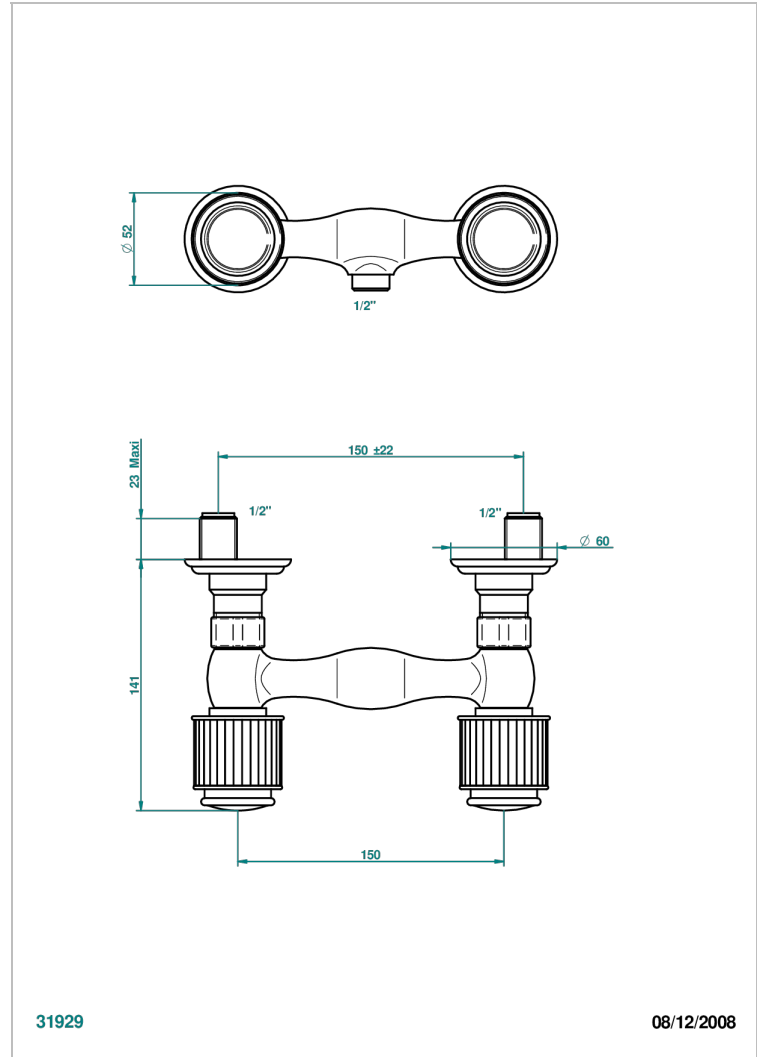

JAIPUR BLACK ONYX

A9C-64

Wall mounted shower mixer 1/2" - 150 mm centres - no hose

THG[®]
PARIS

31929

08/12/2008

CHARACTERISTIC

- ACS : 17ACCLY652
- NF : NF EN 200 - IA - Chrome