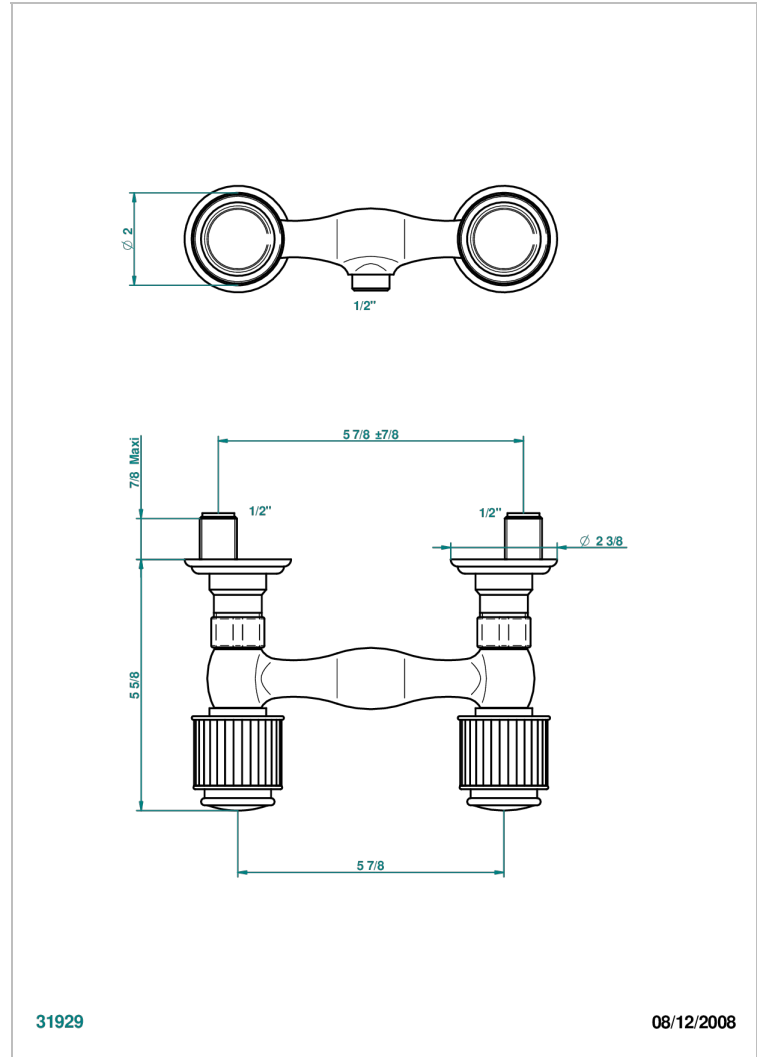

# JAIPUR BLACK ONYX

A9C-64

Wall mounted shower mixer 1/2" - 150 mm centres - no hose

THG<sup>®</sup>  
PARIS

## CHARACTERISTIC

- ACS : 17ACCLY652
- NF : NF EN 200 - IA - Chrome