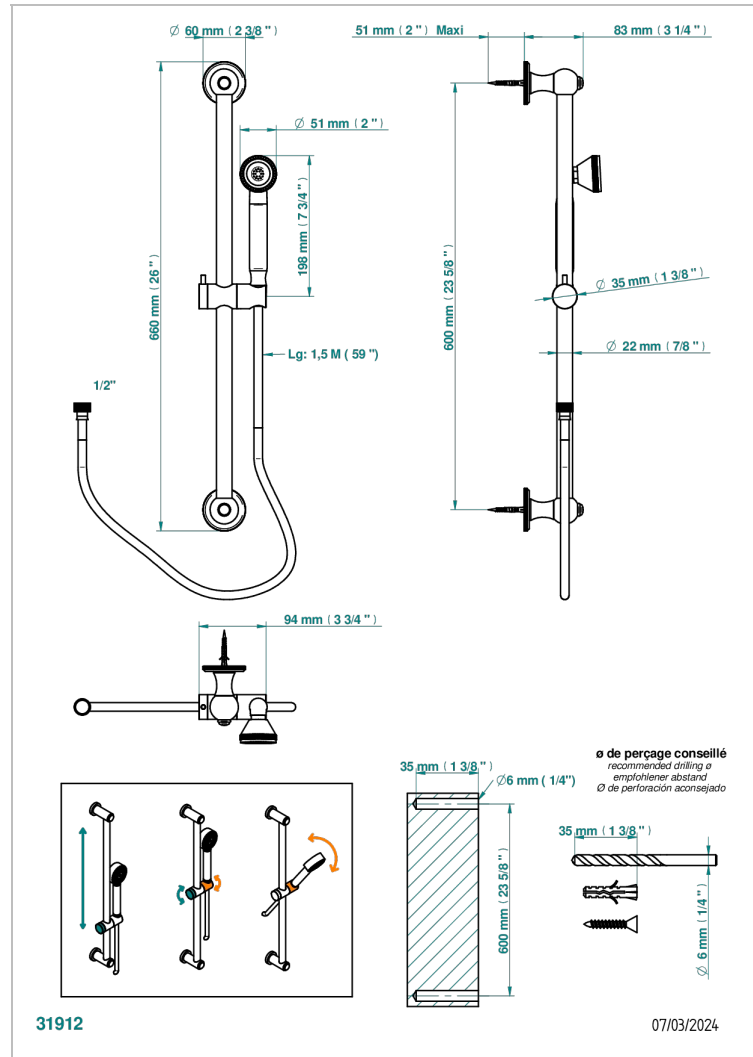

TRADITION WITH LEVER HANDLES

A58-58A

Wall mounted stylised handshower, 60 cm slidebar, hose and hook - no elbow

CHARACTERISTIC

- Tradition with lever handles
- Wall mounted stylised handshower, 60 cm slidebar, hose and hook - no elbow

TECHNICAL SPECS

- Recommandé : 3 bars (max. 5 bars) - Advised : 43,5 psi (max. 72 psi)
- 9,5 l/min à 3 bars (2.5 gpm at 43.5 psi)

AVAILABLE FINITIONS

Black ceram - D30

Blush PVD - H62

Brass color PVD - H49