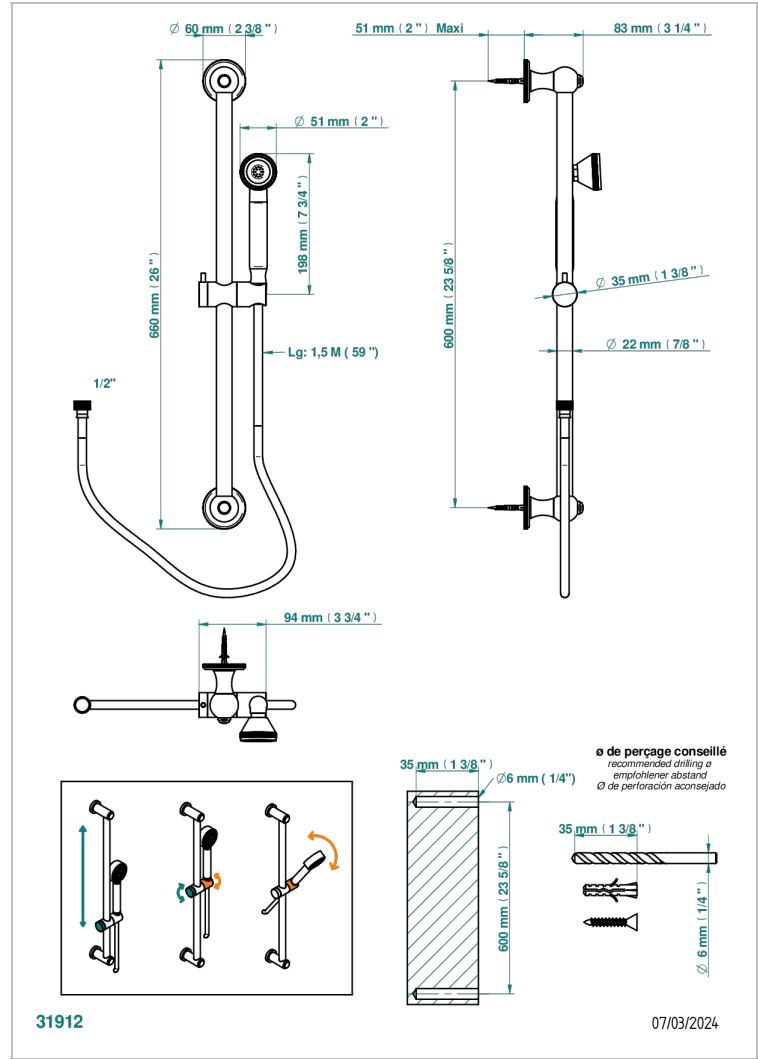

ART DECO CRYSTAL

A56-58A

THG
PARIS

Wall mounted stylised handshower, 60 cm slidebar, hose and hook - no elbow

CHARACTERISTIC

- Art Déco Crystal
- Wall mounted stylised handshower, 60 cm slidebar, hose and hook - no elbow

TECHNICAL SPECS

- Recommandé : 3 bars (max. 5 bars) - Advised : 43,5 psi (max. 72 psi)
- 9,5 l/min à 3 bars (2.5 gpm at 43.5 psi)

AVAILABLE FINITIONS

Black ceram - D30
Blush PVD - H62
Brass color PVD - H49
Brown bronze color PVD - F33
Chrome polished - A02
Chrome polished / gold polished - G02