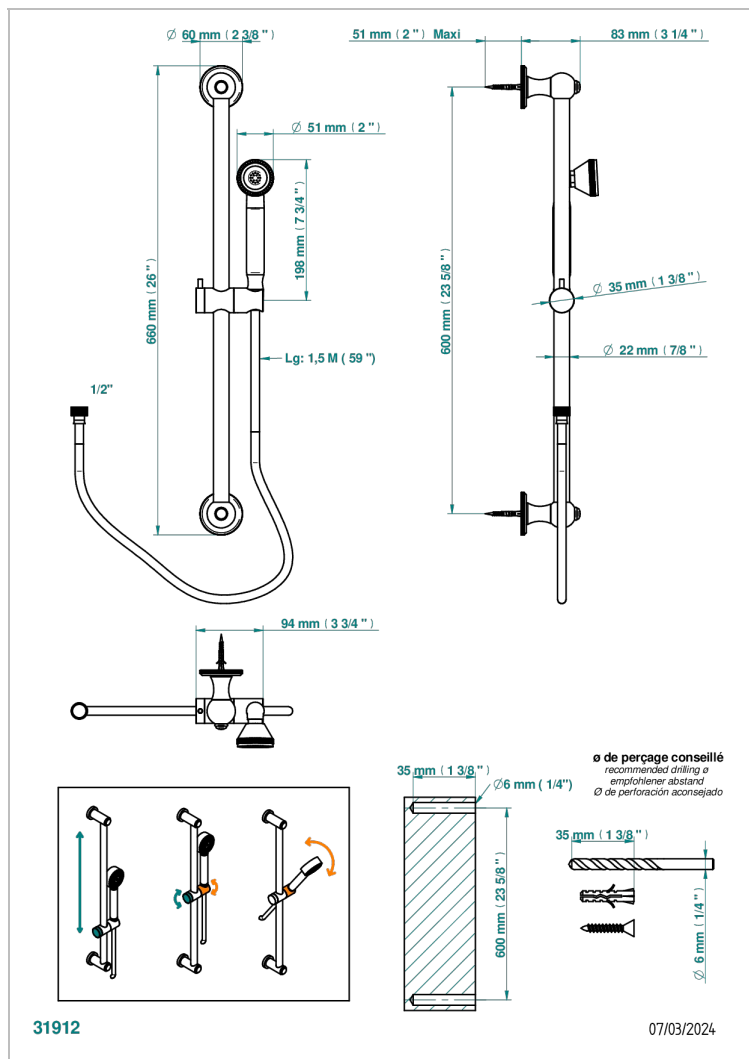

# ART DECO WITH LEVER HANDLES

A55-58A

Wall mounted stylised handshower, 60 cm slidebar, hose and hook - no elbow

## CHARACTERISTIC

- Art Déco with lever handles
- Wall mounted stylised handshower, 60 cm slidebar, hose and hook - no elbow

## TECHNICAL SPECS

- Recommandé : 3 bars (max. 5 bars) - Advised : 43,5 psi (max. 72 psi)
- 9,5 l/min à 3 bars (2.5 gpm at 43.5 psi)