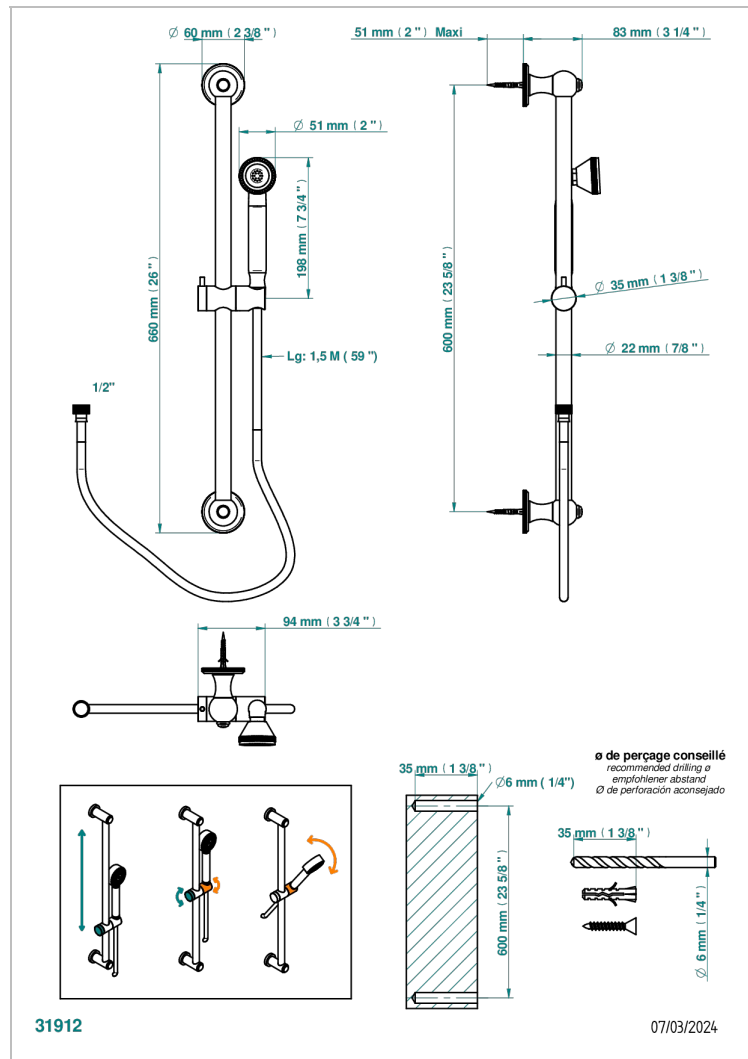

ART DECO WITH LEVER

A55-58A

Wall mounted stylised handshower, 60 cm slidebar, hose and hook, no elbow

CHARACTERISTIC

- Art Déco with lever
- Wall mounted stylised handshower, 60 cm slidebar, hose and hook, no elbow

TECHNICAL SPECS

- Recommandé : 3 bars (max. 5 bars) - Advised : 43,5 psi (max. 72 psi)
- 9,5 l/min à 3 bars (2.5 gpm at 43.5 psi)

AVAILABLE FINITIONS

Antique nickel - H28
Black ceram - D30
Blush PVD - H62
Brass color PVD - H49
Brown bronze color PVD - F33
Gold color PVD - H52