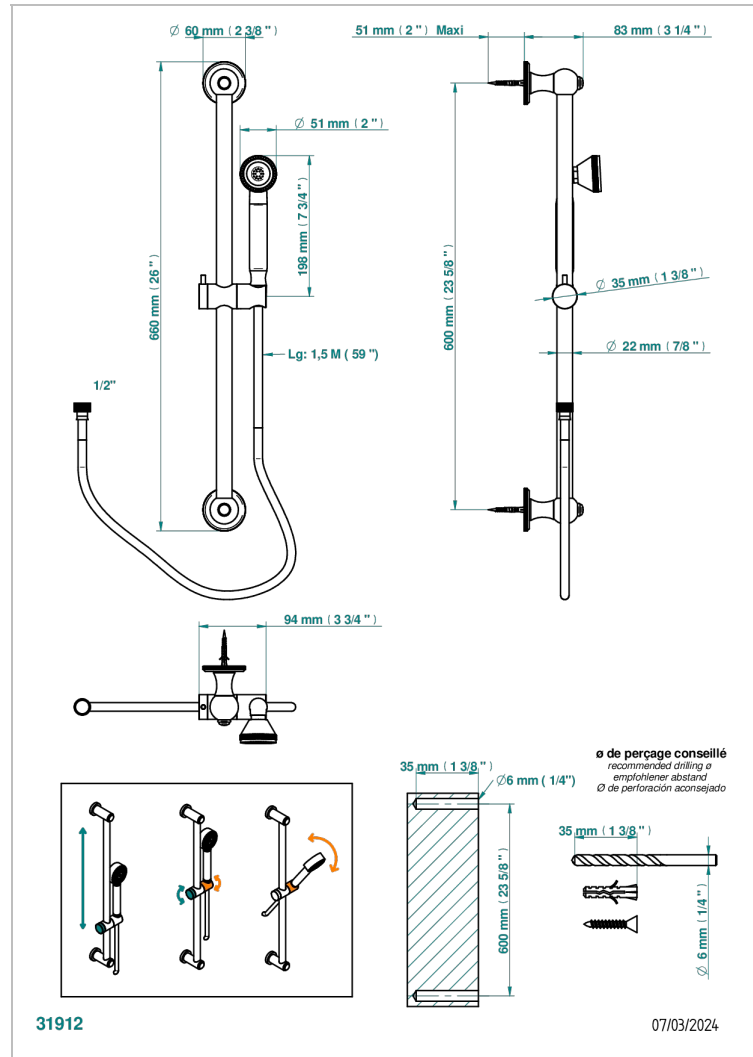

Wall mounted stylised handshower, 60 cm slidebar, hose and hook - no elbow

### CHARACTERISTIC

- Art Déco
- Wall mounted stylised handshower, 60 cm slidebar, hose and hook - no elbow

### TECHNICAL SPECS

- Recommandé : 3 bars (max. 5 bars) - Advised : 43,5 psi (max. 72 psi)
- 9,5 l/min à 3 bars (2.5 gpm at 43.5 psi)