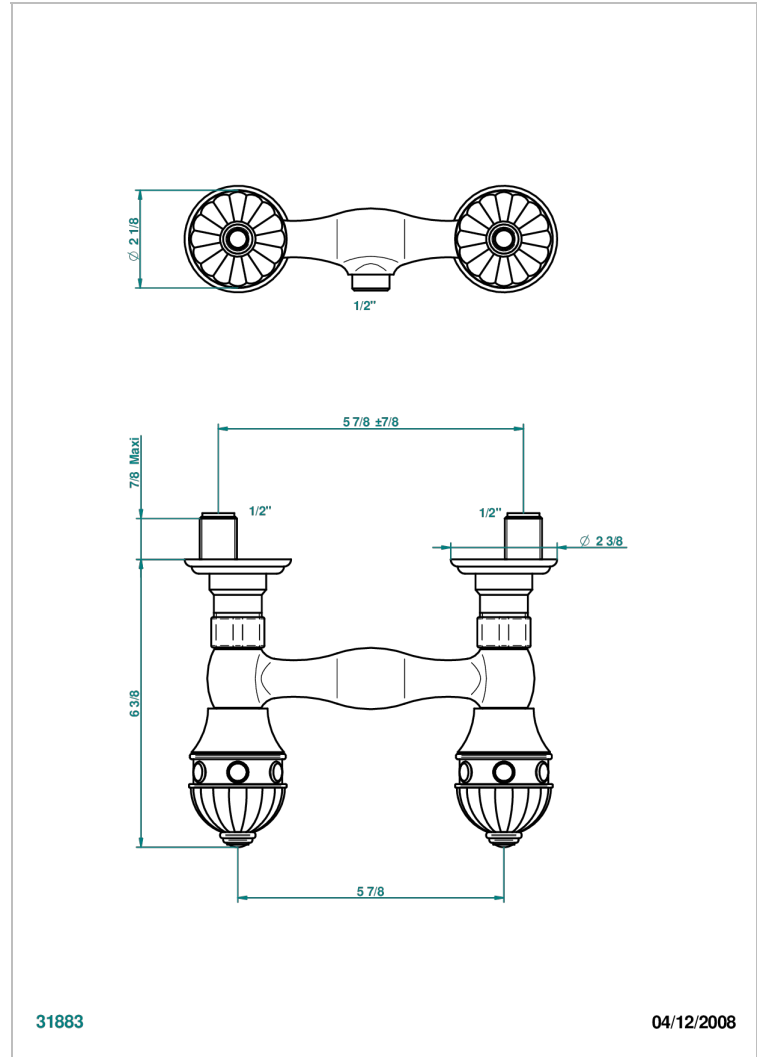

CHEVERNY MALACHITE

A1S-64

Wall mounted shower mixer 1/2" - 150 mm centres - no hose

THG[®]
PARIS

31883

04/12/2008

CHARACTERISTIC

- ACS : 17ACCLY652
- NF : NF EN 200 - IA - Chrome

STANDARDS

AVAILABLE FINITIONS

Antique nickel - H28
Black ceram - D30
Blush PVD - H62
Brass color PVD - H49
Brown bronze color PVD - F33
Gold color PVD - H52

Graphite PVD - H64
Matt Umber PVD - H67
Matt blush PVD - H60
Matt brass color PVD - H50
Matt brown bronze color PVD - F34
Matt chrome - C02