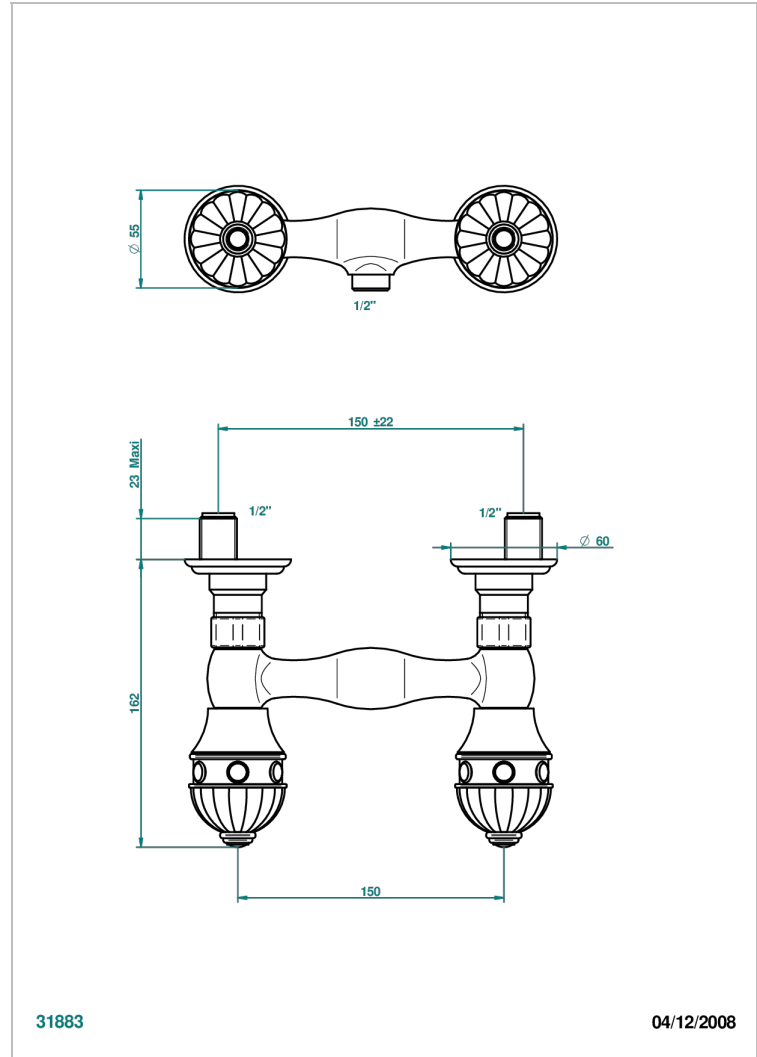

CHEVERNY MALACHITE

A1S-64

Wall mounted shower mixer 1/2" - 150 mm centres - no hose

THG[®]
PARIS

31883

04/12/2008

CHARACTERISTIC

- ACS : 17ACCLY652
- NF : NF EN 200 - IA - Chrome

STANDARDS

AVAILABLE FINITIONS

Antique nickel - H28
Black ceram - D30
Blush PVD - H62
Brass color PVD - H49
Brown bronze color PVD - F33
Gold color PVD - H52

Graphite PVD - H64
Matt Umber PVD - H67
Matt blush PVD - H60
Matt brass color PVD - H50
Matt brown bronze color PVD - F34
Matt chrome - C02