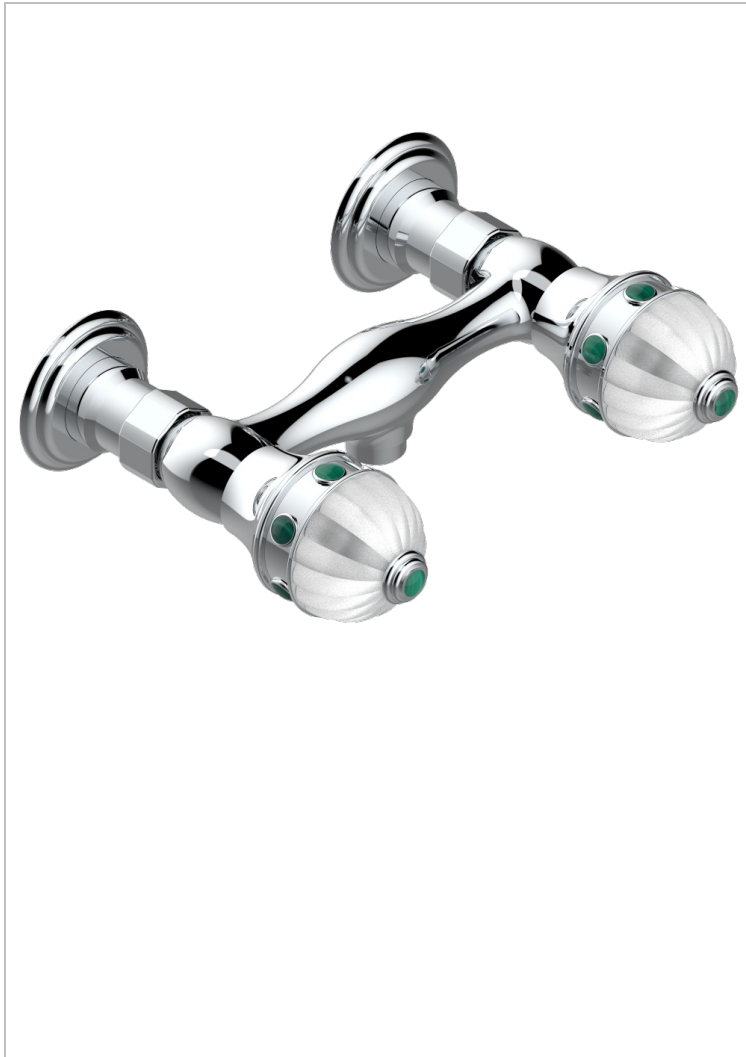

CHEVERNY MALACHITE

A1S-64

Wall mounted shower mixer 1/2" - 150 mm centres - no hose

THG[®]
PARIS

31883

04/12/2008

CHARACTERISTIC

- ACS : 17ACCLY652
- NF : NF EN 200 - IA - Chrome

STANDARDS

AVAILABLE FINITIONS

Antique nickel - H28
Black ceram - D30
Blush PVD - H62
Brass color PVD - H49
Brown bronze color PVD - F33
Gold color PVD - H52

Graphite PVD - H64
Matt Umber PVD - H67
Matt blush PVD - H60
Matt brass color PVD - H50
Matt brown bronze color PVD - F34
Matt chrome - C02

Matt gold - F07
Matt gold color PVD - H53
Matt graphite PVD - H65
Matt nickel (color finish) - C01
Matt nickel color PVD - H56
Nickel color PVD - H55

Polished chrome (color finish) - A02
Polished chrome / Polished gold (color finish) - G02
Polished gold (color finish) - F01
Polished nickel - B01
Soft gold - F30
Soft matt gold - F31
Umber PVD - H66