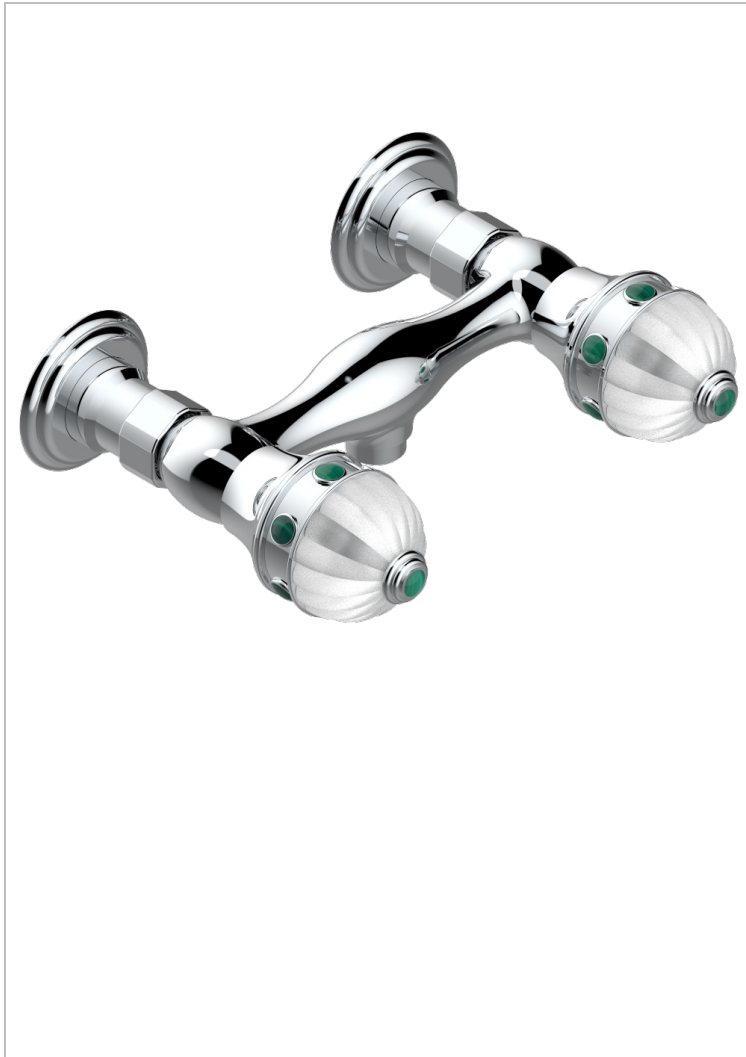

CHEVERNY MALACHITE

A1S-64

Wall mounted shower mixer 1/2" - 150 mm centres - no hose

THG[®]
PARIS

CHARACTERISTIC

- ACS : 17ACCLY652
- NF : NF EN 200 - IA - Chrome

STANDARDS

AVAILABLE FINITIONS

Antique nickel - H28
Black ceram - D30
Blush PVD - H62
Brass color PVD - H49
Brown bronze color PVD - F33
Gold color PVD - H52

Graphite PVD - H64
Matt Umber PVD - H67
Matt blush PVD - H60
Matt brass color PVD - H50
Matt brown bronze color PVD - F34
Matt chrome - C02

Matt gold - F07
Matt gold color PVD - H53
Matt graphite PVD - H65
Matt nickel (color finish) - C01
Matt nickel color PVD - H56
Nickel color PVD - H55

Polished chrome (color finish) - A02
Polished chrome / Polished gold (color finish) - G02
Polished gold (color finish) - F01
Polished nickel - B01
Soft gold - F30
Soft matt gold - F31
Umber PVD - H66