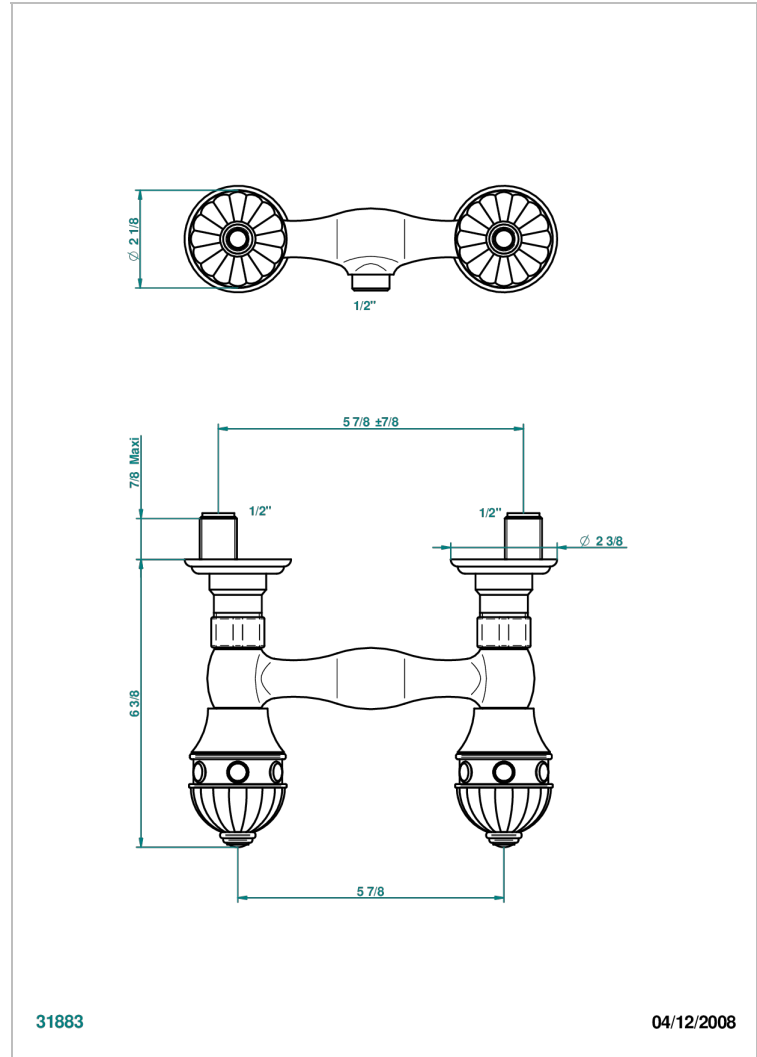

CHEVERNY MALACHITE

A1S-64

Wall mounted shower mixer 1/2" - 150 mm centres - no hose

THG[®]
PARIS

CHARACTERISTIC

- ACS : 17ACCLY652
- NF : NF EN 200 - IA - Chrome

STANDARDS

AVAILABLE FINITIONS