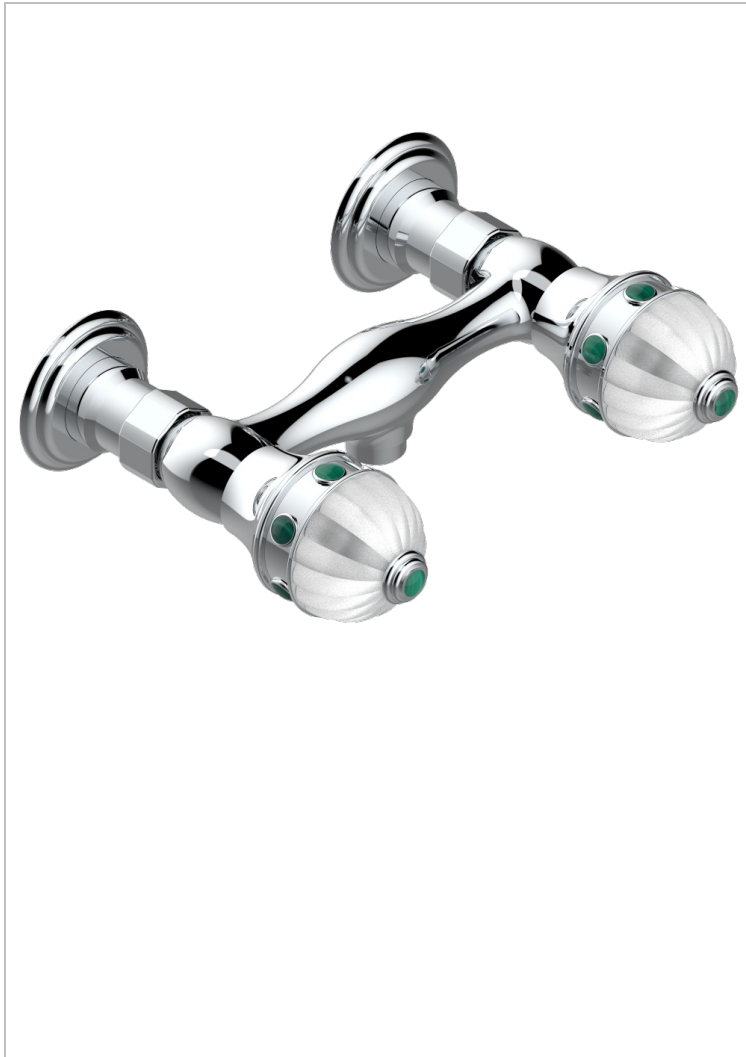

AMBOISE MALACHITE

A1J-64

Wall mounted shower mixer 1/2" - 150 mm centres - no hose

THG[®]
PARIS

31883

04/12/2008

CHARACTERISTIC

- ACS : 17ACCLY652
- NF : NF EN 200 - IA - Chrome

STANDARDS

AVAILABLE FINITIONS

Antique nickel - H28
Black ceram - D30
Blush PVD - H62
Brass color PVD - H49
Brown bronze color PVD - F33
Gold color PVD - H52

Graphite PVD - H64
Matt Umber PVD - H67
Matt blush PVD - H60
Matt brass color PVD - H50
Matt brown bronze color PVD - F34
Matt chrome - C02

Matt gold - F07
Matt gold color PVD - H53
Matt graphite PVD - H65
Matt nickel (color finish) - C01
Matt nickel color PVD - H56
Nickel color PVD - H55

Polished chrome (color finish) - A02
Polished chrome / Polished gold (color finish) - G02
Polished gold (color finish) - F01
Polished nickel - B01
Soft gold - F30
Soft matt gold - F31
Umber PVD - H66