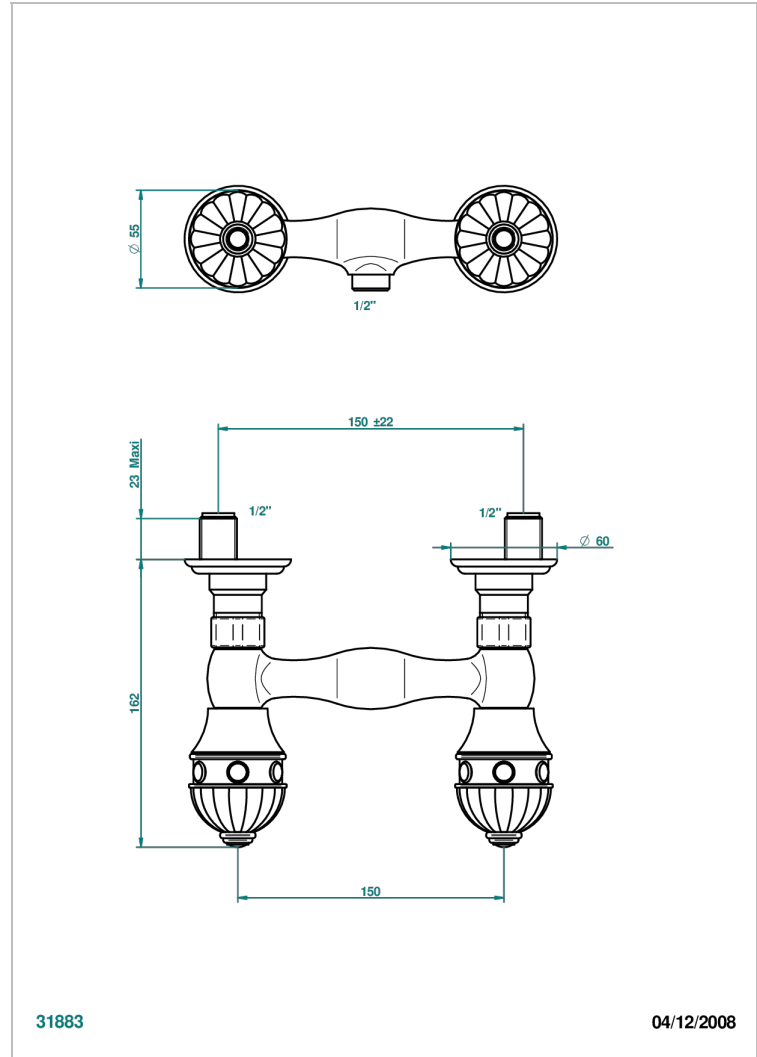

AMBOISE MALACHITE

A1J-64

Wall mounted shower mixer 1/2" - 150 mm centres - no hose

THG[®]
PARIS

31883

04/12/2008

CHARACTERISTIC

- ACS : 17ACCLY652
- NF : NF EN 200 - IA - Chrome

STANDARDS

AVAILABLE FINITIONS

Antique nickel - H28
Black ceram - D30
Blush PVD - H62
Brass color PVD - H49
Brown bronze color PVD - F33
Gold color PVD - H52

Graphite PVD - H64
Matt Umber PVD - H67
Matt blush PVD - H60
Matt brass color PVD - H50
Matt brown bronze color PVD - F34
Matt chrome - C02