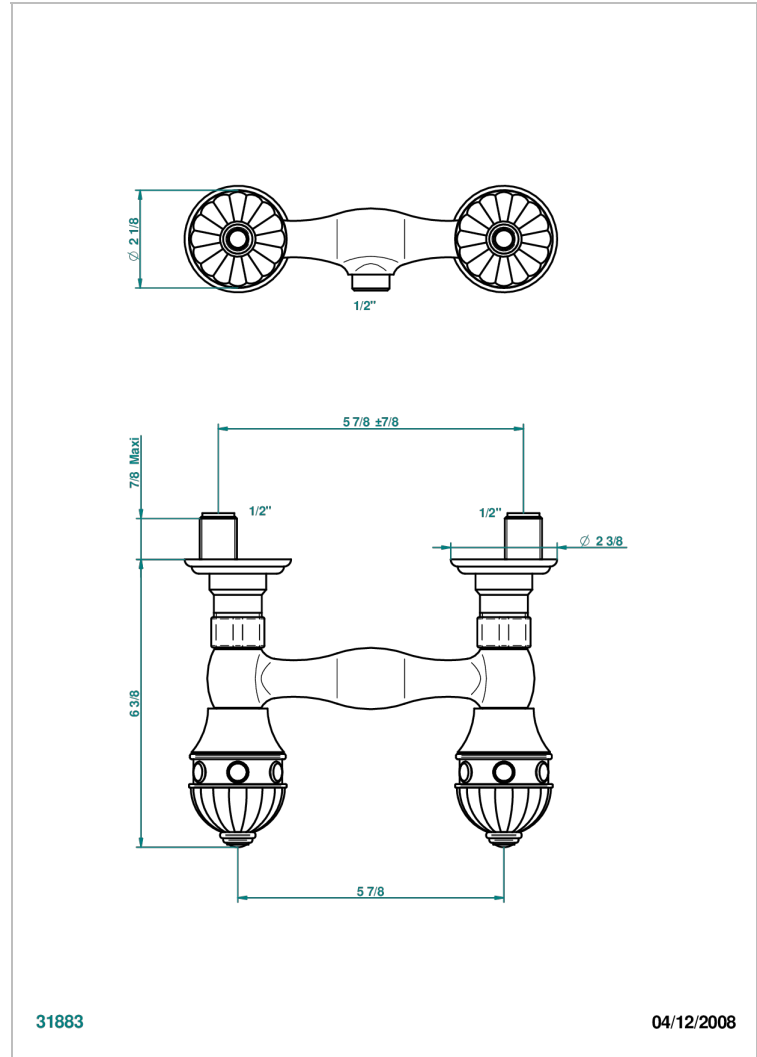

AMBOISE MALACHITE

A1J-64

Wall mounted shower mixer 1/2" - 150 mm centres - no hose

THG[®]
PARIS

CHARACTERISTIC

- ACS : 17ACCLY652
- NF : NF EN 200 - IA - Chrome

STANDARDS

AVAILABLE FINITIONS