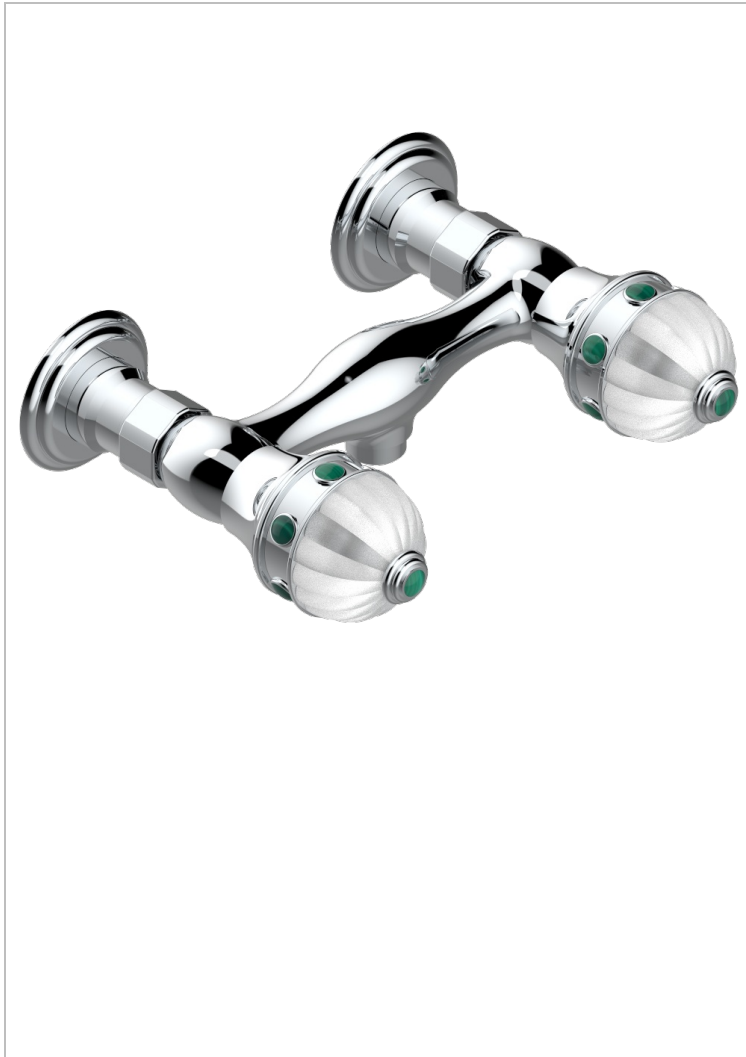

AMBOISE MALACHITE

A1J-64

Wall mounted shower mixer 1/2" - 150 mm centres - no hose

THG[®]
PARIS

CHARACTERISTIC

- ACS : 17ACCLY652
- NF : NF EN 200 - IA - Chrome

STANDARDS

AVAILABLE FINITIONS

Antique nickel - H28
Black ceram - D30
Blush PVD - H62
Brass color PVD - H49
Brown bronze color PVD - F33
Gold color PVD - H52

Graphite PVD - H64
Matt Umber PVD - H67
Matt blush PVD - H60
Matt brass color PVD - H50
Matt brown bronze color PVD - F34
Matt chrome - C02

Matt gold - F07
Matt gold color PVD - H53
Matt graphite PVD - H65
Matt nickel (color finish) - C01
Matt nickel color PVD - H56
Nickel color PVD - H55

Polished chrome (color finish) - A02
Polished chrome / Polished gold (color finish) - G02
Polished gold (color finish) - F01
Polished nickel - B01
Soft gold - F30
Soft matt gold - F31
Umber PVD - H66