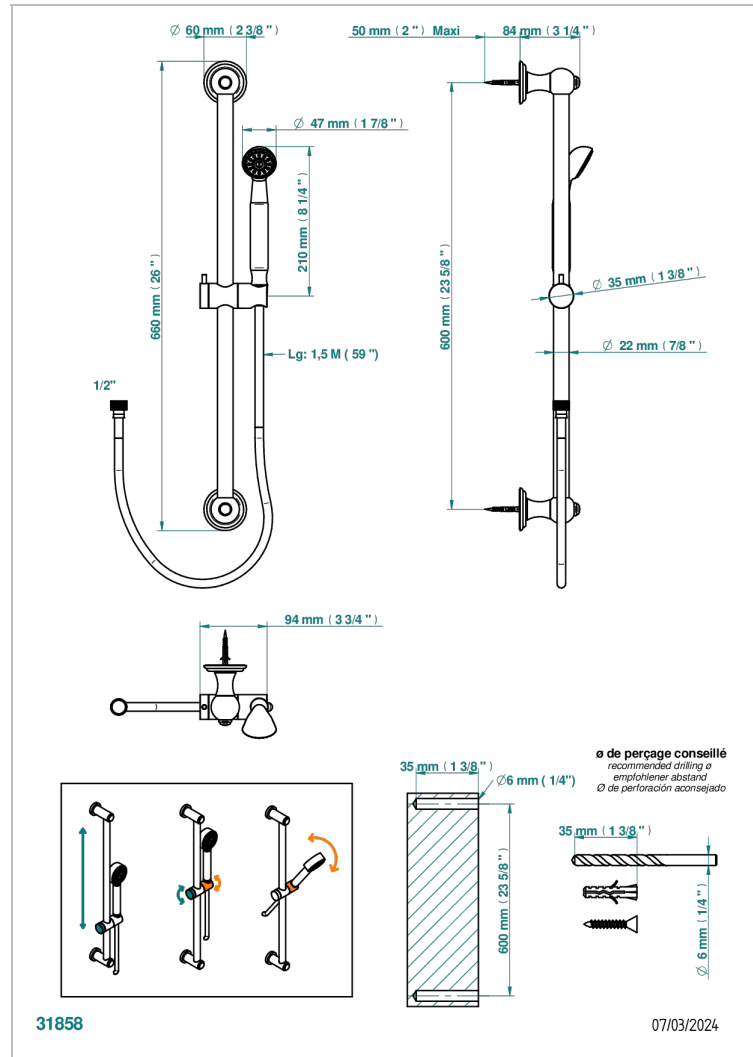

Wall mounted stylised handshower, 60 cm slidebar, hose and hook - no elbow

CHARACTERISTIC

- Flore
- Wall mounted stylised handshower, 60 cm slidebar, hose and hook - no elbow

TECHNICAL SPECS

- Recommandé : 3 bars (max. 5 bars) - Advised : 43,5 psi (max. 72 psi)
- 9,5 l/min à 3 bars (2.5 gpm at 43.5 psi)

AVAILABLE FINITIONS

Black ceram - D30
Blush PVD - H62
Brass color PVD - H49
Brown bronze color PVD - F33
Chrome polished - A02
Chrome polished / gold polished - G02

Copper antique matt, coated - H07
Gold color PVD - H52
Gold mat - F07
Gold polished - F01
Graphite PVD - H64
Light coated bronze - D01