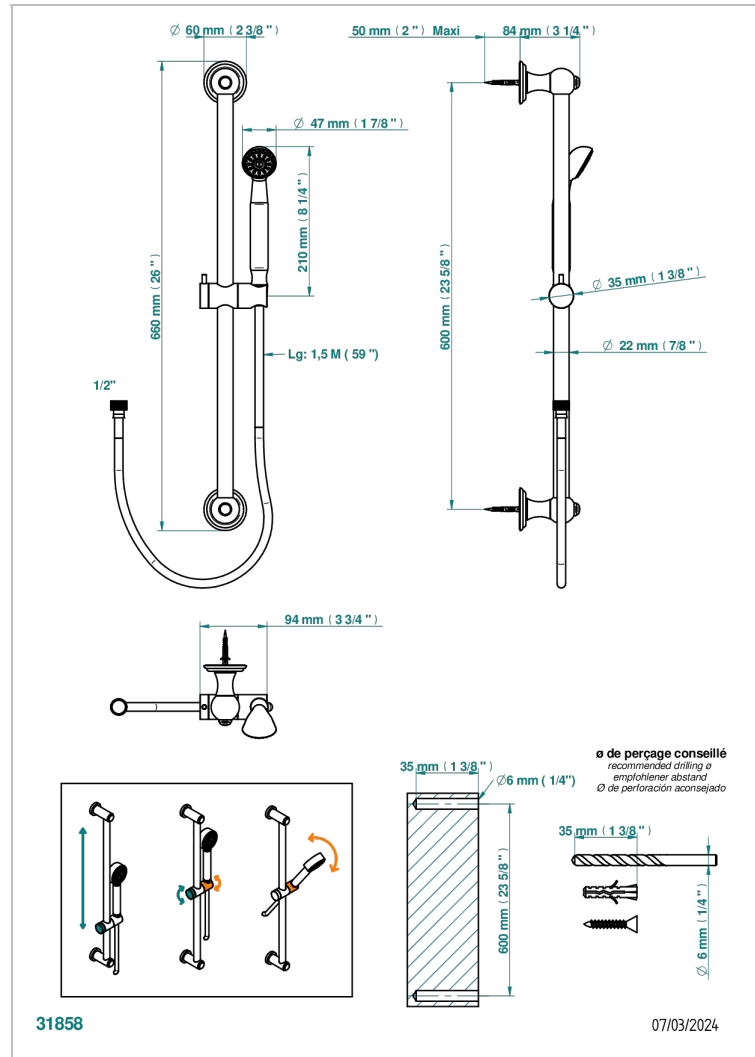

MARQUISE PLATINUM DECOR

A7G-58A

Wall mounted stylised handshower, 60 cm slidebar, hose and hook - no elbow

CHARACTERISTIC

- Marquise platinum decor
- Wall mounted stylised handshower, 60 cm slidebar, hose and hook - no elbow

TECHNICAL SPECS

- Recommandé : 3 bars (max. 5 bars) - Advised : 43,5 psi (max. 72 psi)
- 9,5 l/min à 3 bars (2.5 gpm at 43.5 psi)

AVAILABLE FINITIONS

Black ceram - D30
Blush PVD - H62
Brass color PVD - H49
Brown bronze color PVD - F33
Chrome polished - A02
Chrome polished / gold polished - G02

Matt graphite PVD - H65
Matt nickel (American satin) - C01
Matt nickel color PVD - H56
Nickel antique / Sovereign - H28
Nickel color PVD - H55
Nickel polished - B01

Soft gold - F30
Soft matt gold - F31
Umber PVD - H66