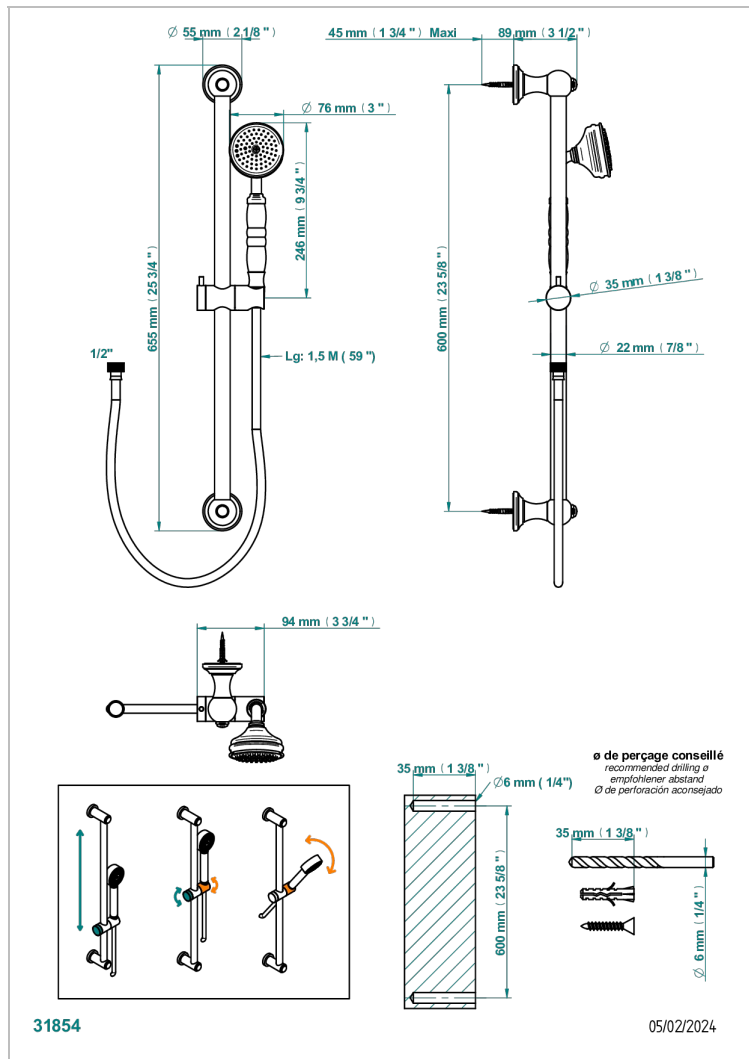

BROADWAY WITH WHITE PORCELAIN LEVER HANDLES

A04-58A

Wall mounted stylised handshower, 60 cm slidebar, hose and hook - no elbow

CHARACTERISTIC

- Broadway with white porcelain lever handles
- Wall mounted stylised handshower, 60 cm slidebar, hose and hook - no elbow

TECHNICAL SPECS

- Recommandé : 3 bars (max. 5 bars) - Advised : 43,5 psi (max. 72 psi)
- 9,5 l/min à 3 bars (2.5 gpm at 43.5 psi)

AVAILABLE FINITIONS

Black ceram - D30
Blush PVD - H62
Brass color PVD - H49
Brown bronze color PVD - F33
Chrome polished - A02
Chrome polished / gold polished - G02

Copper antique matt, coated - H07
Gold color PVD - H52
Gold mat - F07
Gold polished - F01
Graphite PVD - H64
Light coated bronze - D01

Matt Umber PVD - H67
Matt blush PVD - H60
Matt brass color PVD - H50
Matt brown bronze color PVD - F34
Matt chrome (American satin) - C02
Matt gold color PVD - H53

Matt graphite PVD - H65
Matt nickel (American satin) - C01
Matt nickel color PVD - H56
Natural smoked Brass - A13
Nickel antique / Sovereign - H28
Nickel color PVD - H55

Nickel polished - B01
Soft gold - F30
Soft matt gold - F31
Umber PVD - H66