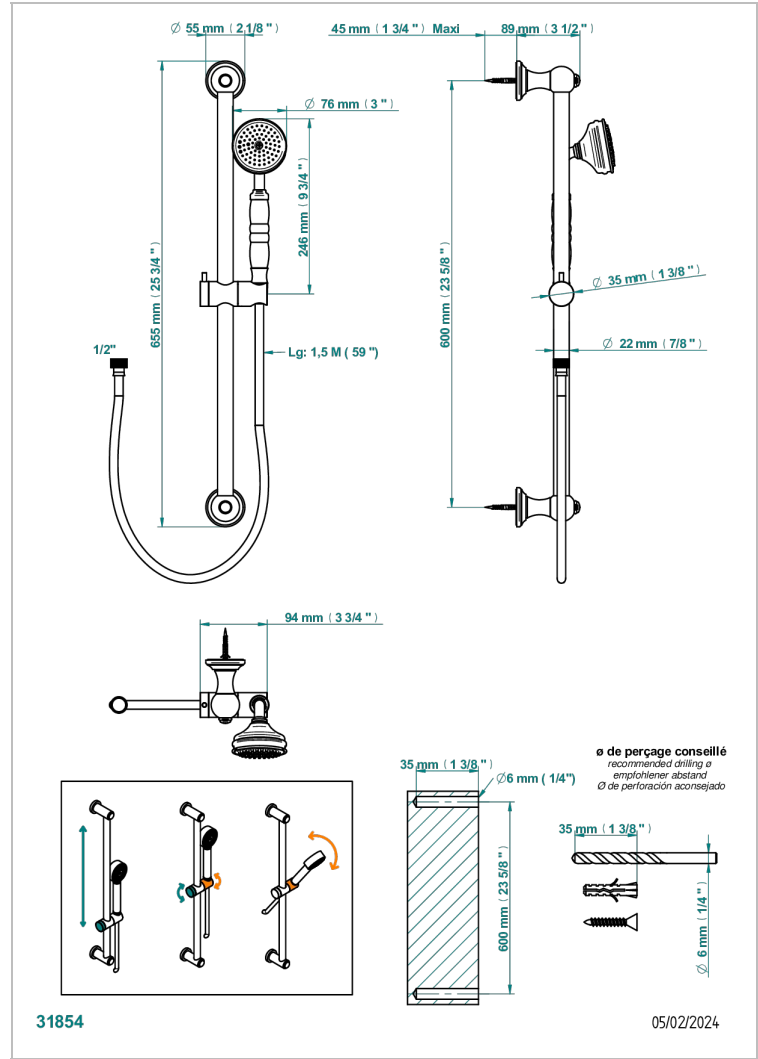

BROADWAY WITH LEVER

A04-58A

THG
PARIS

Wall mounted stylised handshower, 60 cm slidebar, hose and hook, no elbow

CHARACTERISTIC

- Broadway with Lever
- Wall mounted stylised handshower, 60 cm slidebar, hose and hook, no elbow

TECHNICAL SPECS

- Recommandé : 3 bars (max. 5 bars) - Advised : 43,5 psi (max. 72 psi)
- 9,5 l/min à 3 bars (2.5 gpm at 43.5 psi)

AVAILABLE FINITIONS

Antique nickel - H28
Black ceram - D30
Blush PVD - H62
Brass color PVD - H49
Brown bronze color PVD - F33
Gold color PVD - H52

Natural smoked Brass - A13
Nickel color PVD - H55
Polished chrome (color finish) - A02
Polished chrome / Polished gold (color finish) - G02
Polished gold (color finish) - F01
Polished nickel - B01

Soft gold - F30
Soft matt gold - F31
Umber PVD - H66
Varnished matt antique red copper (color finish) - H07