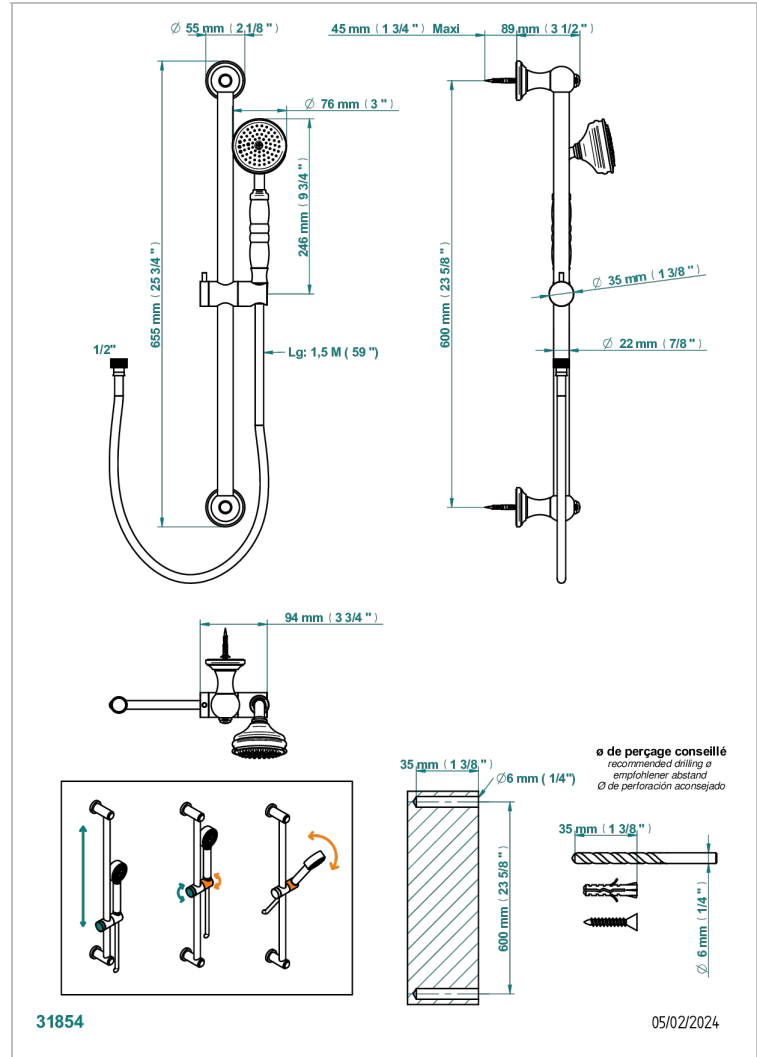

BROADWAY WITH LEVER

A04-58A

THG
PARIS

Wall mounted stylised handshower, 60 cm slidebar, hose and hook, no elbow

CHARACTERISTIC

- Broadway with Lever
- Wall mounted stylised handshower, 60 cm slidebar, hose and hook, no elbow

TECHNICAL SPECS

- Recommandé : 3 bars (max. 5 bars) - Advised : 43,5 psi (max. 72 psi)
- 9,5 l/min à 3 bars (2.5 gpm at 43.5 psi)

AVAILABLE FINITIONS

Antique nickel - H28
Black ceram - D30
Blush PVD - H62
Brass color PVD - H49
Brown bronze color PVD - F33
Gold color PVD - H52