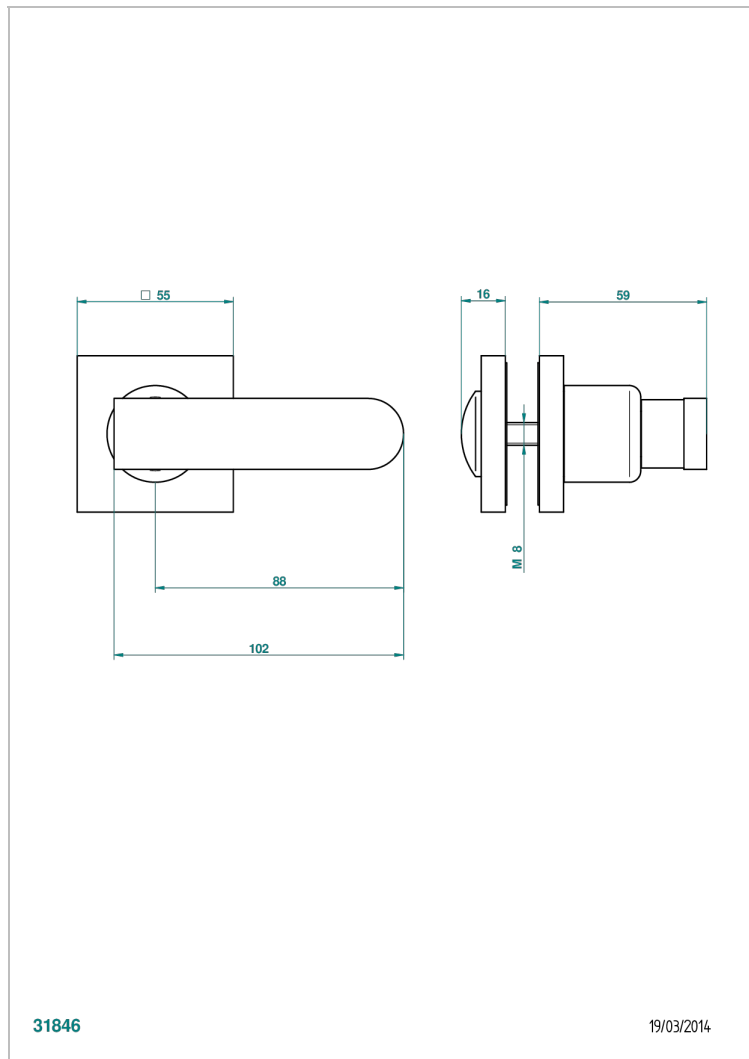

# PROFIL METAL WITH LEVER HANDLES

A6B-639V

Large knob

THG<sup>®</sup>  
PARIS

## CHARACTERISTIC

- Profil Metal with lever handles
- Large knob