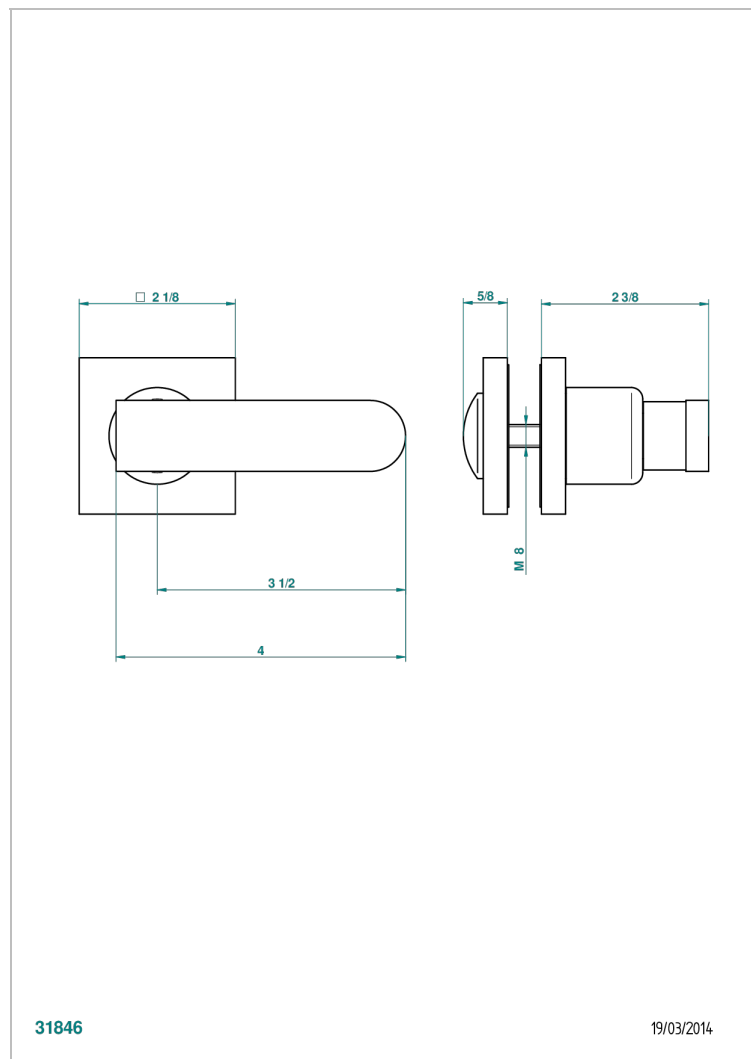

PROFIL METAL WITH LEVER HANDLES

A6B-639V

Large knob

THG[®]
PARIS

31846

19/03/2014

CHARACTERISTIC

- Profil Metal with lever handles
- Large knob