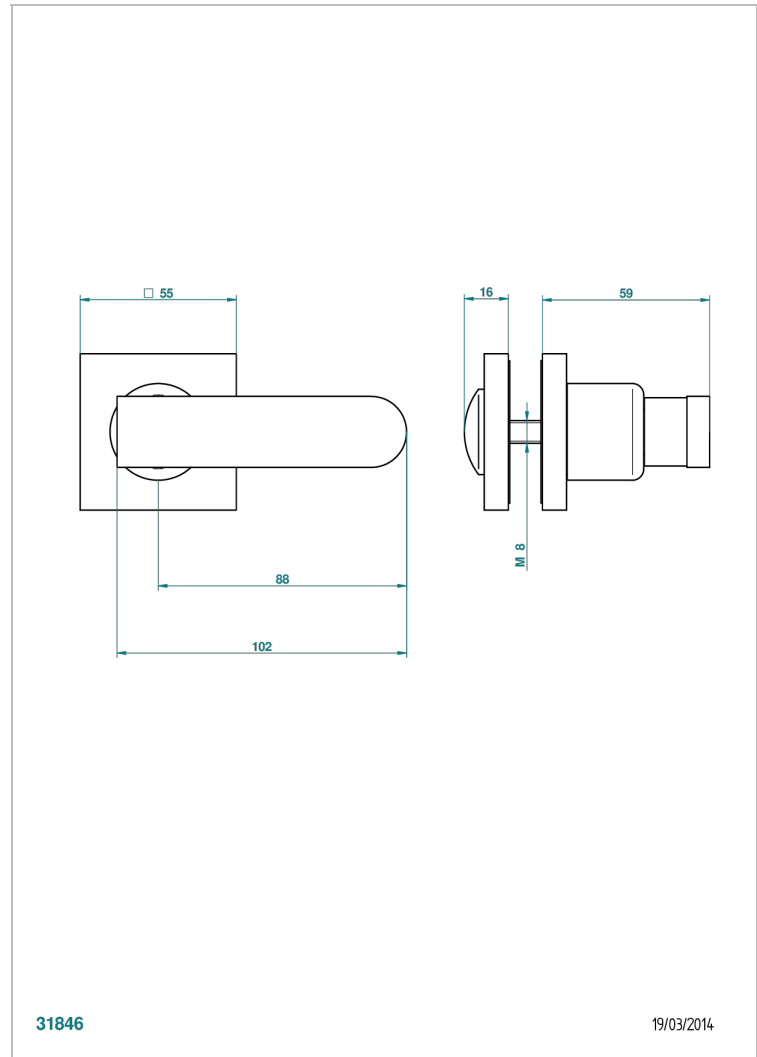

# PROFIL METAL WITH LEVER

A6B-639V

Large door knob

THG<sup>®</sup>  
PARIS

## CHARACTERISTIC

- Profil Metal with lever
- Large door knob