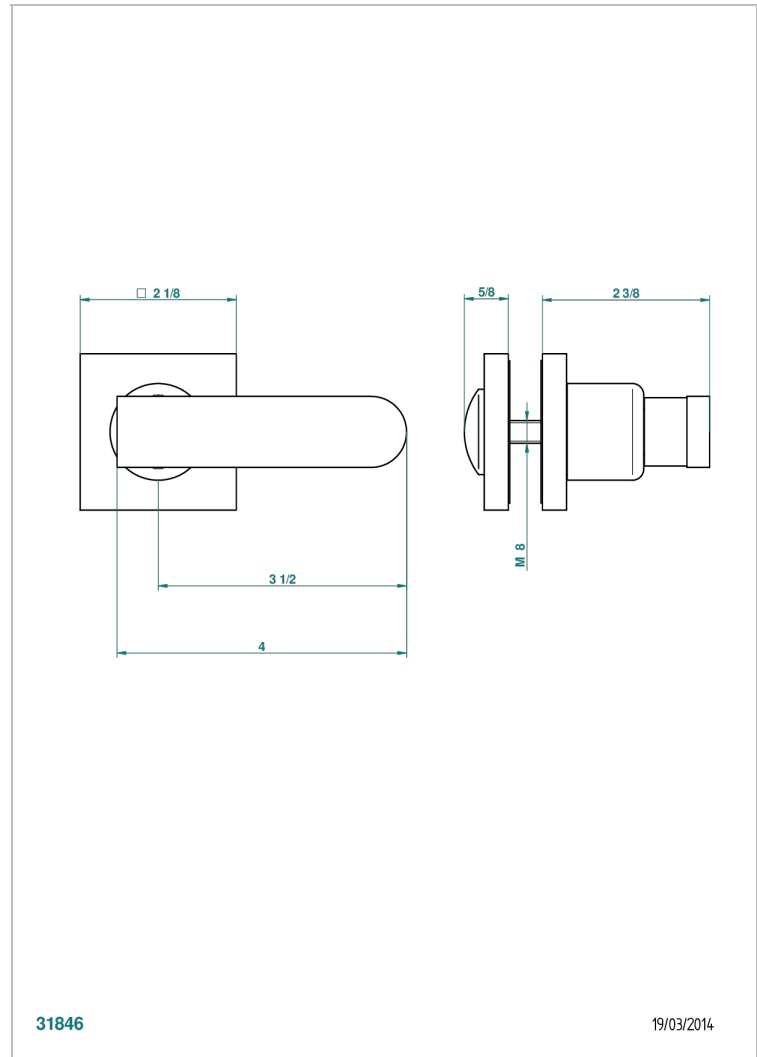

PROFIL METAL WITH LEVER

A6B-639V

Large door knob

THG[®]
PARIS

31846

19/03/2014

CHARACTERISTIC

- Profil Metal with lever
- Large door knob