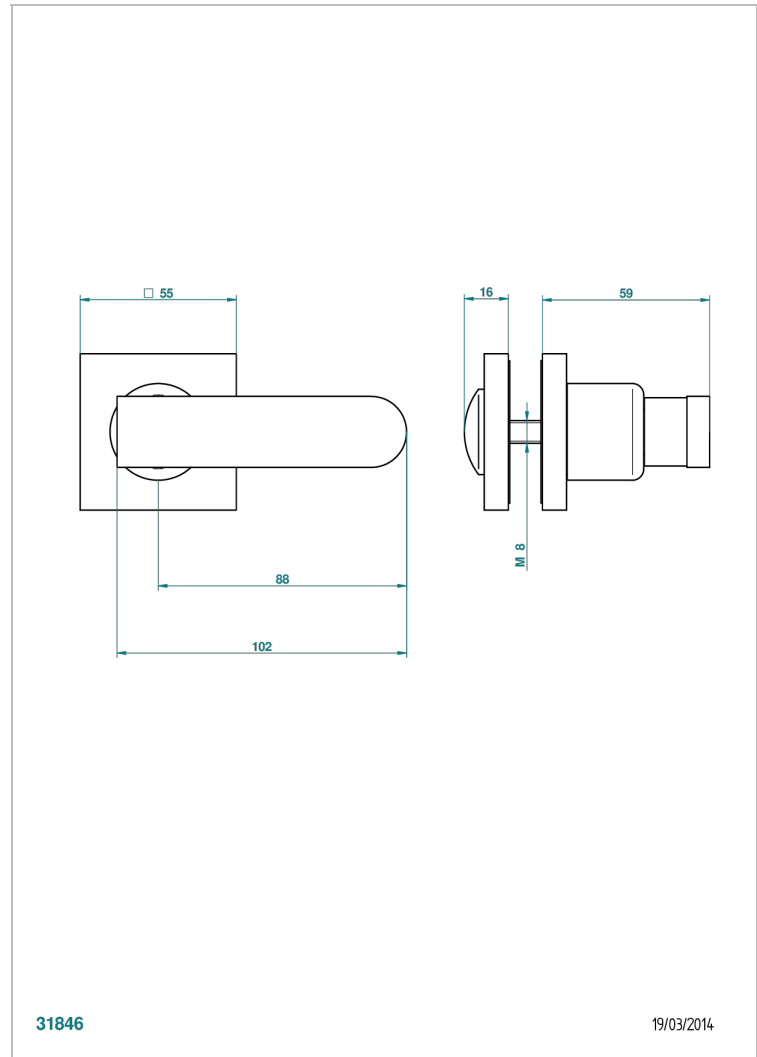

PROFIL METAL WITH LEVER

A6B-639V

Large door knob

CHARACTERISTIC

- Profil Metal with lever
- Large door knob

AVAILABLE FINITIONS

Antique nickel - H28
Black ceram - D30
Blush PVD - H62
Brass color PVD - H49
Brown bronze color PVD - F33
Gold color PVD - H52

Nickel color PVD - H55
Polished chrome (color finish) - A02
Polished chrome / Polished gold (color finish) - G02
Polished gold (color finish) - F01
Polished nickel - B01
Soft gold - F30

Soft matt gold - F31
Umber PVD - H66
Varnished matt antique red copper (color finish) - H07