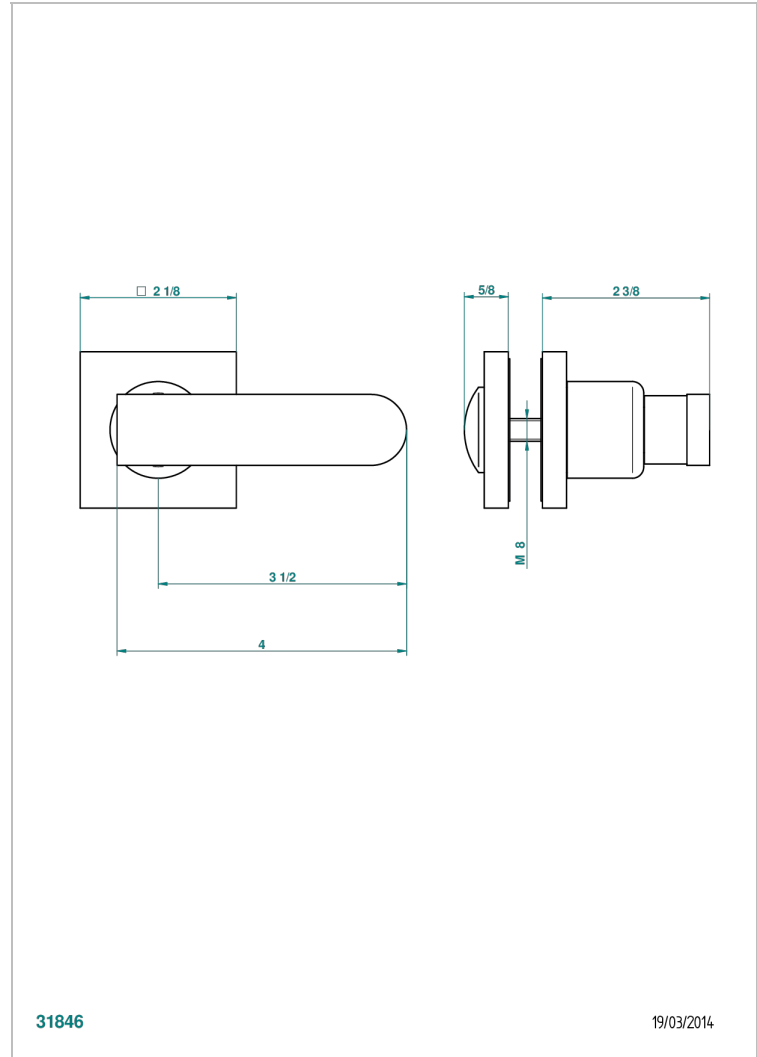

PROFIL METAL WITH LEVER

A6B-639V

Large door knob

THG[®]
PARIS

31846

19/03/2014

CHARACTERISTIC

- Profil Metal with lever
- Large door knob