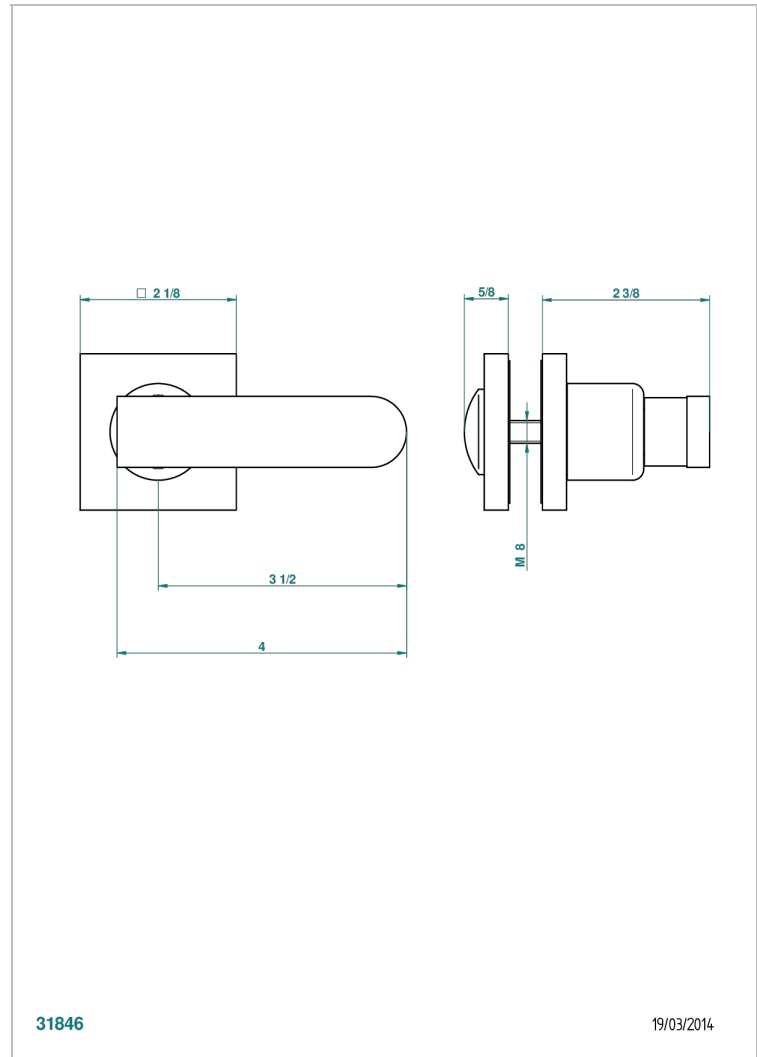

# PROFIL METAL WITH LEVER

A6B-639V

Large door knob

THG<sup>®</sup>  
PARIS

31846

19/03/2014

## CHARACTERISTIC

- Profil Metal with lever
- Large door knob