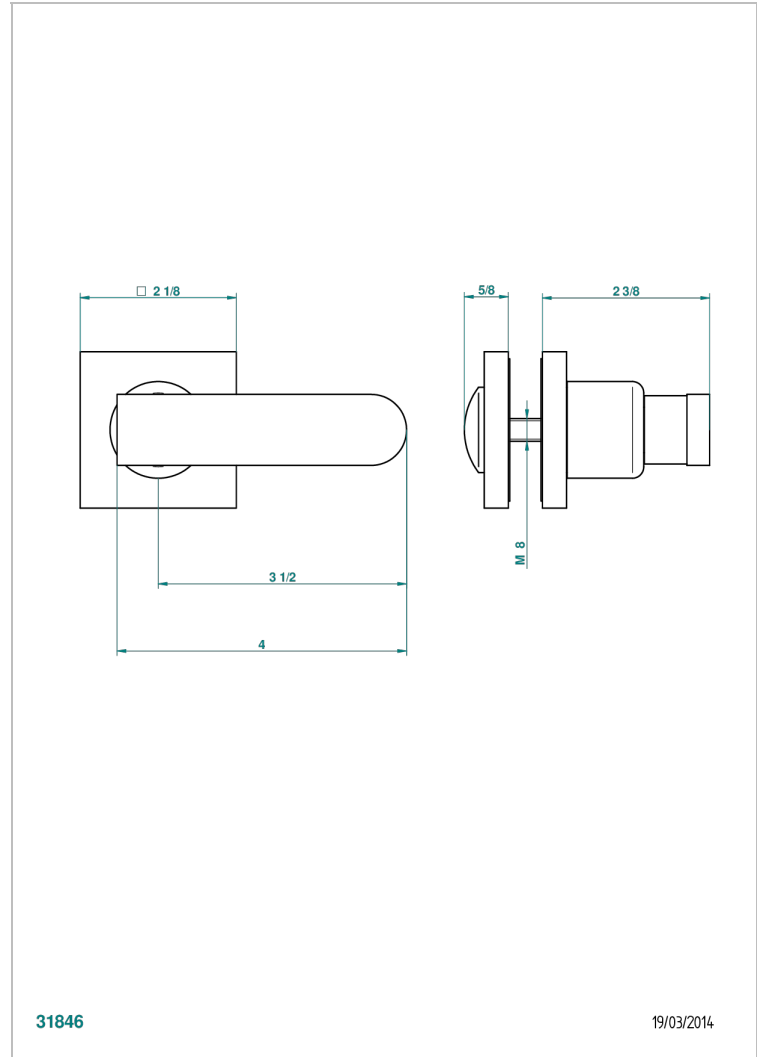

PROFIL METAL

A6A-639V

Large door knob

THG[®]
PARIS

31846

19/03/2014

CHARACTERISTIC

- Profil Metal
- Large door knob