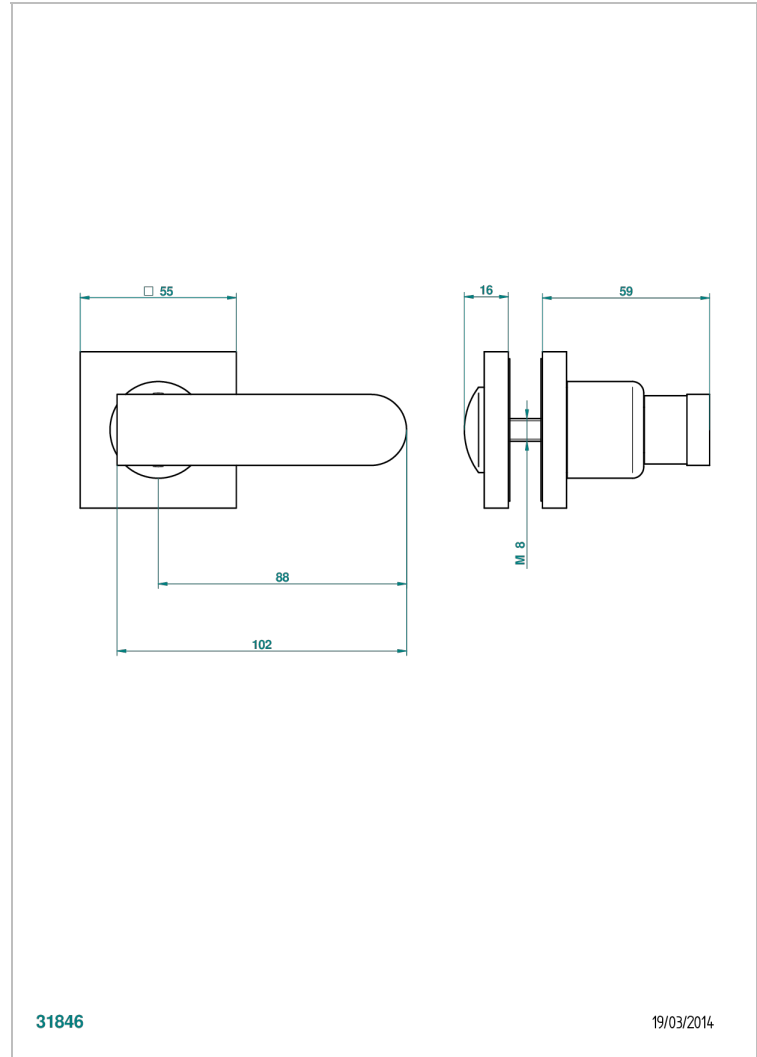

PROFIL METAL

A6A-639V

Large door knob

CHARACTERISTIC

- Profil Metal
- Large door knob

AVAILABLE FINITIONS

Antique nickel - H28
Black ceram - D30
Blush PVD - H62
Brass color PVD - H49
Brown bronze color PVD - F33
Gold color PVD - H52

Nickel color PVD - H55
Polished chrome (color finish) - A02
Polished chrome / Polished gold (color finish) - G02
Polished gold (color finish) - F01
Polished nickel - B01
Soft gold - F30

Soft matt gold - F31
Umber PVD - H66
Varnished matt antique red copper (color finish) - H07