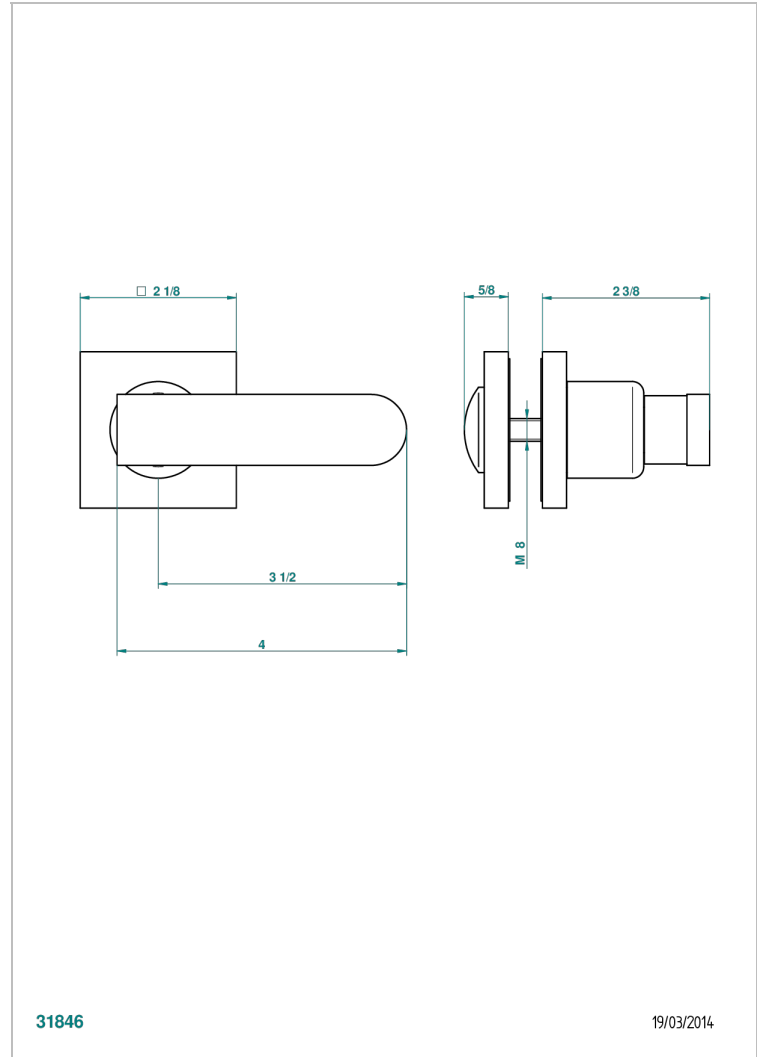

PROFIL METAL

A6A-639V

Large door knob

CHARACTERISTIC

- Profil Metal
- Large door knob

AVAILABLE FINITIONS

Antique nickel - H28
Black ceram - D30
Blush PVD - H62
Brass color PVD - H49
Brown bronze color PVD - F33
Gold color PVD - H52