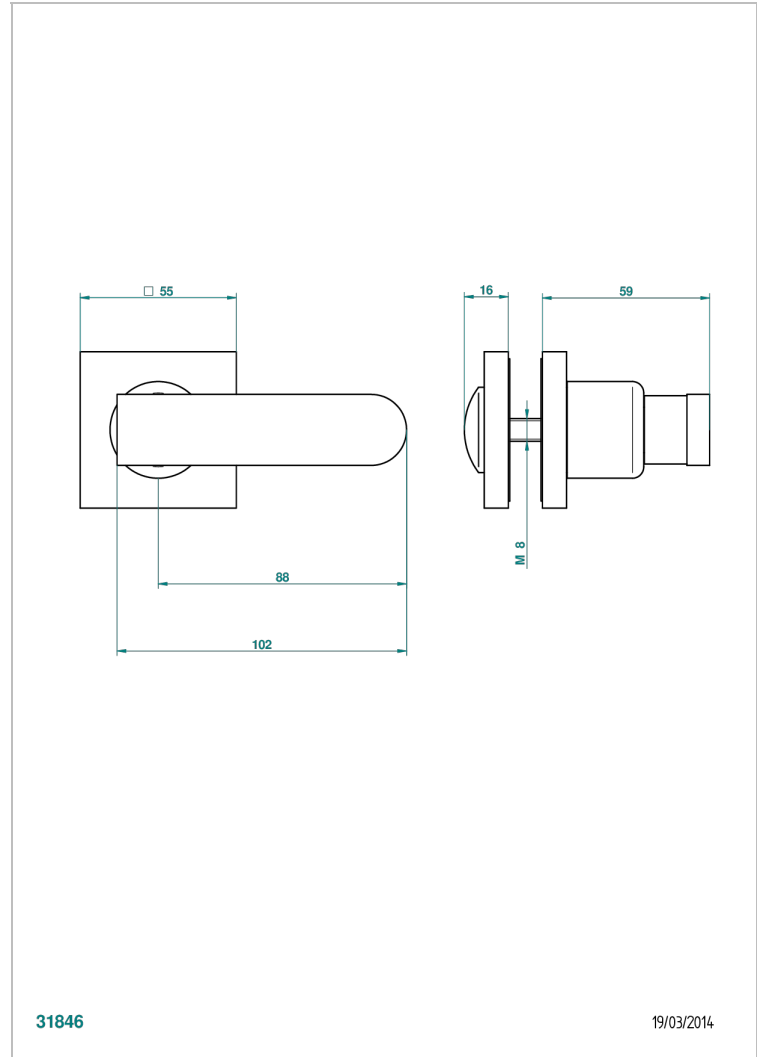

# PROFIL METAL

A6A-639V

Large door knob

31846

19/03/2014

## CHARACTERISTIC

- Profil Metal
- Large door knob