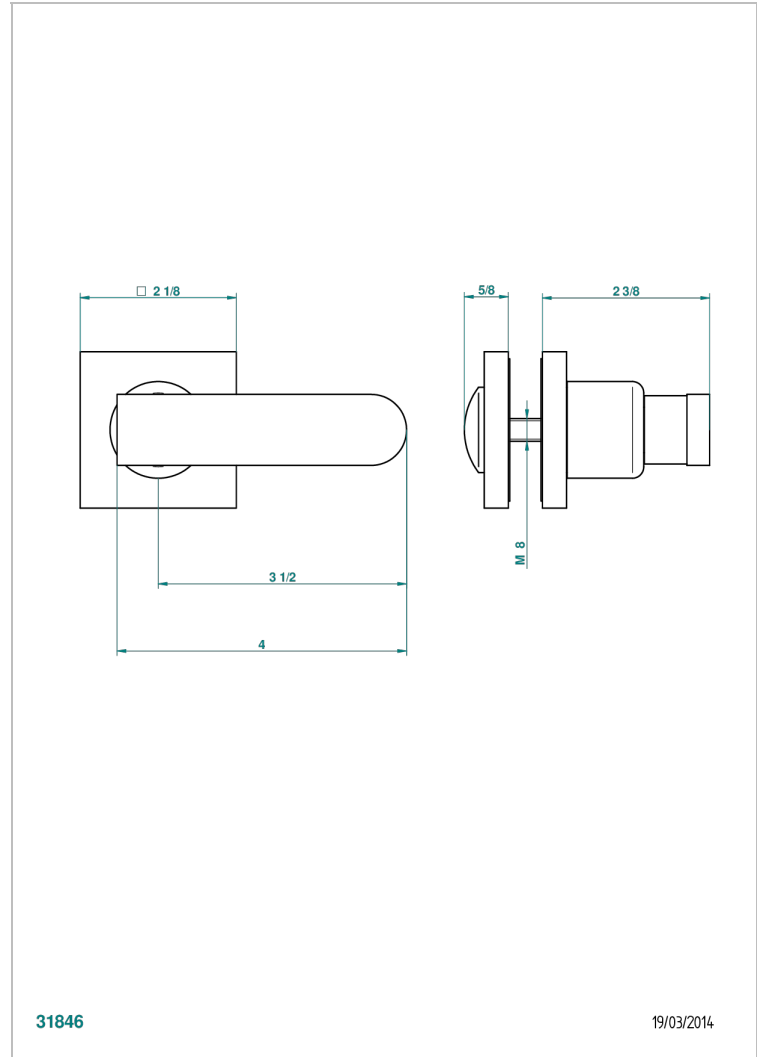

PROFIL METAL

A6A-639V

Large door knob

THG[®]
PARIS

CHARACTERISTIC

- Profil Metal
- Large door knob

AVAILABLE FINITIONS

Antique nickel - H28
Black ceram - D30
Blush PVD - H62
Brass color PVD - H49
Brown bronze color PVD - F33
Gold color PVD - H52