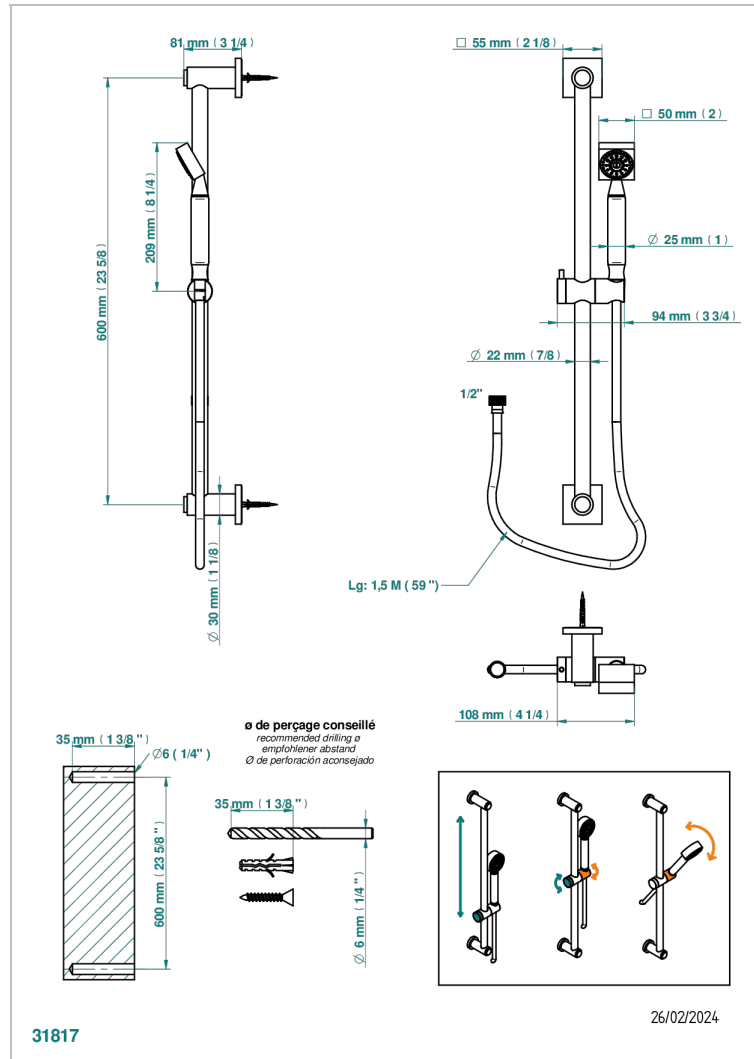

Wall mounted stylised handshower, 60 cm slidebar, hose and hook - no elbow

CHARACTERISTIC

- Pure
- Wall mounted stylised handshower, 60 cm slidebar, hose and hook - no elbow

TECHNICAL SPECS

- Recommandé : 3 bars (max. 5 bars) - Advised : 43,5 psi (max. 72 psi)
- 9,5 l/min à 3 bars (2.5 gpm at 43.5 psi)

AVAILABLE FINITIONS

Black ceram - D30  
Blush PVD - H62  
Brass color PVD - H49  
Brown bronze color PVD - F33  
Chrome polished - A02  
Chrome polished / gold polished - G02

Copper antique matt, coated - H07  
Gold color PVD - H52  
Gold mat - F07  
Gold polished - F01  
Graphite PVD - H64  
Light coated bronze - D01