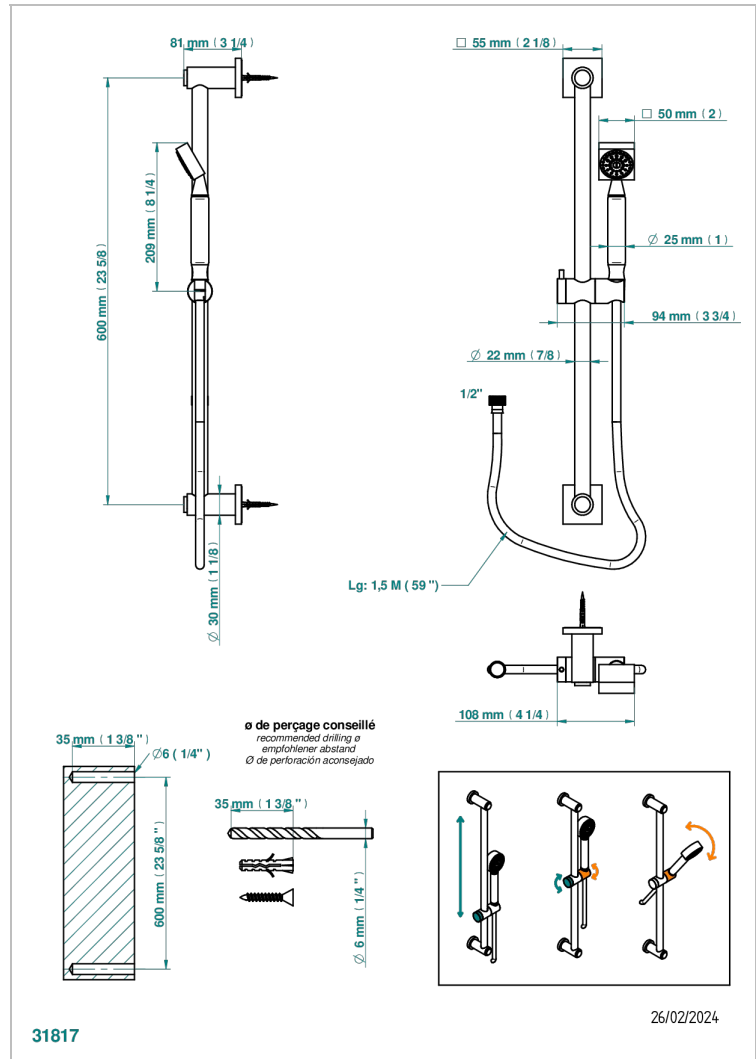

Wall mounted stylised handshower, 60 cm slidebar, hose and hook, no elbow

CHARACTERISTIC

- Pure
- Wall mounted stylised handshower, 60 cm slidebar, hose and hook, no elbow

TECHNICAL SPECS

- Recommandé : 3 bars (max. 5 bars) - Advised : 43,5 psi (max. 72 psi)
- 9,5 l/min à 3 bars (2.5 gpm at 43.5 psi)

AVAILABLE FINITIONS

- Antique nickel - H28
- Black ceram - D30
- Blush PVD - H62
- Brass color PVD - H49
- Brown bronze color PVD - F33
- Gold color PVD - H52

- Graphite PVD - H64
- Lacquered light bronze - D01
- Matt Umber PVD - H67
- Matt blush PVD - H60
- Matt brass color PVD - H50
- Matt brown bronze color PVD - F34